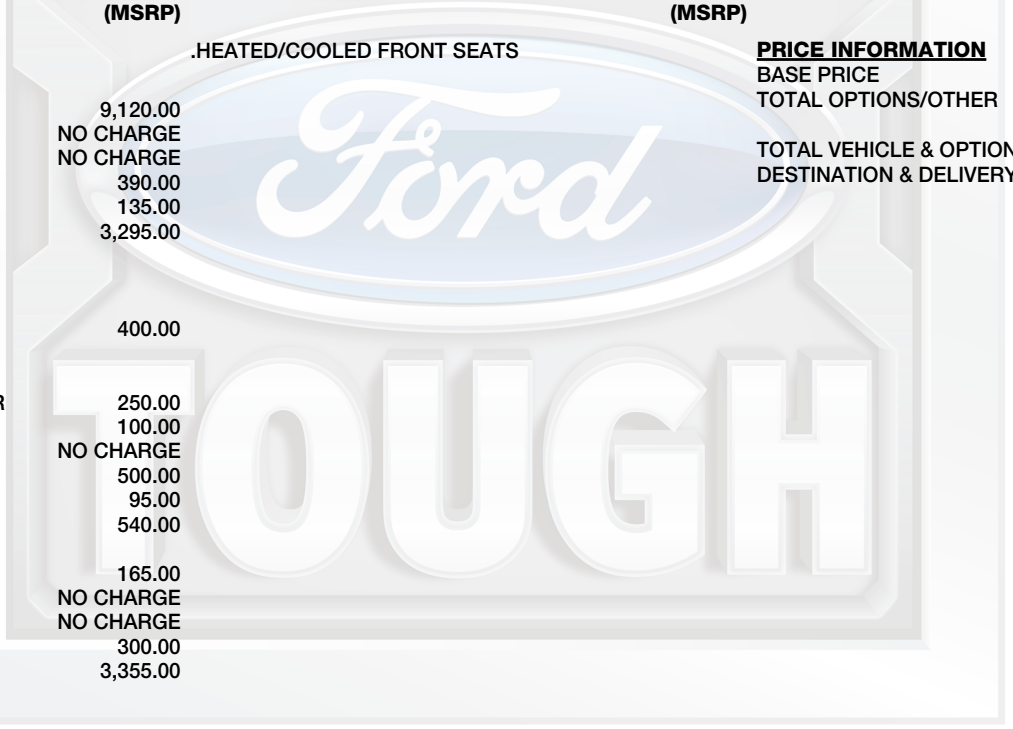

SAFETY/SECURITY

- ADVANCED SECURITY PACK
- ADVANCETRAC WITH RSC
- AIRBAGS - SAFETY CANOPY
- BELT-MINDER CHIME
- DRIVER/PASSENGER AIR BAGS
- SECURICODE KEYLESS KEYPAD
- SOS POST CRASH ALERT SYS

WARRANTY

- 3YR/36,000 BUMPER / BUMPER
- 5YR/60,000 POWERTRAIN
- 5YR/60,000 ROADSIDE ASSIST
- 5YR/100,000 DIESEL ENGINE

INCLUDED ON THIS VEHICLE

OPTIONAL EQUIPMENT/OTHER

- PREFERRED EQUIPMENT PKG.618A
- 6.7L POWER STROKE V8 DIESEL
- 6-SPEED AUTO TRANS
- LT275/65R20E OWL ALL-TERRAIN
- 3.55 ELECTRONIC-LOCKING AXLE
- ALL WEATHER FLOOR MATS
- LARIAT SPORT PACKAGE
- .WHEEL WELL LINERS - REAR
- .EBONY BLACK ALUM WHEELS-20"
- .TOUGH BED SPRAY IN BEDLINER
- FX4 OFF-ROAD PACKAGE
- .SKID PLATES
- 11500# GVWR PACKAGE
- RAPID HEAT SUPPLEMENTAL HEATER
- ENGINE BLOCK HEATER
- 50 STATE EMISSIONS
- 5TH WHEEL HITCH PREP PACKAGE
- ROOF CLEARANCE LIGHTS
- BLIS (BLIND SPOT INFO SYSTEM)
- JACK
- UPFITTER SWITCHES
- DUAL EXTRA HEAVY DUTY ALTRNTR
- LEATHER 40/CONSOLE/40 SEAT
- HEATED REAR SEAT
- LARIAT ULTIMATE PACKAGE
- .NAVIGATION SYSTEM
- .LED BOX LIGHTING
- .REMOTE START SYSTEM
- .TAILGATE STEP
- .10-WAY PWR FRT SEATS W/DRV ME

(MSRP)

- .HEATED/COOLED FRONT SEATS 9,120.00
- NO CHARGE
- NO CHARGE
- 390.00
- 135.00
- 3,295.00
- 400.00
- 250.00
- 100.00
- NO CHARGE
- 500.00
- 95.00
- 540.00
- 165.00
- NO CHARGE
- NO CHARGE
- 300.00
- 3,355.00

(MSRP)

- **PRICE INFORMATION**
- BASE PRICE $52,830.00
- TOTAL OPTIONS/OTHER 18,645.00
- TOTAL VEHICLE & OPTIONS/OTHER 71,475.00
- DESTINATION & DELIVERY 1,595.00

(MSRP)

EPA DOT

Fuel Economy and Environment