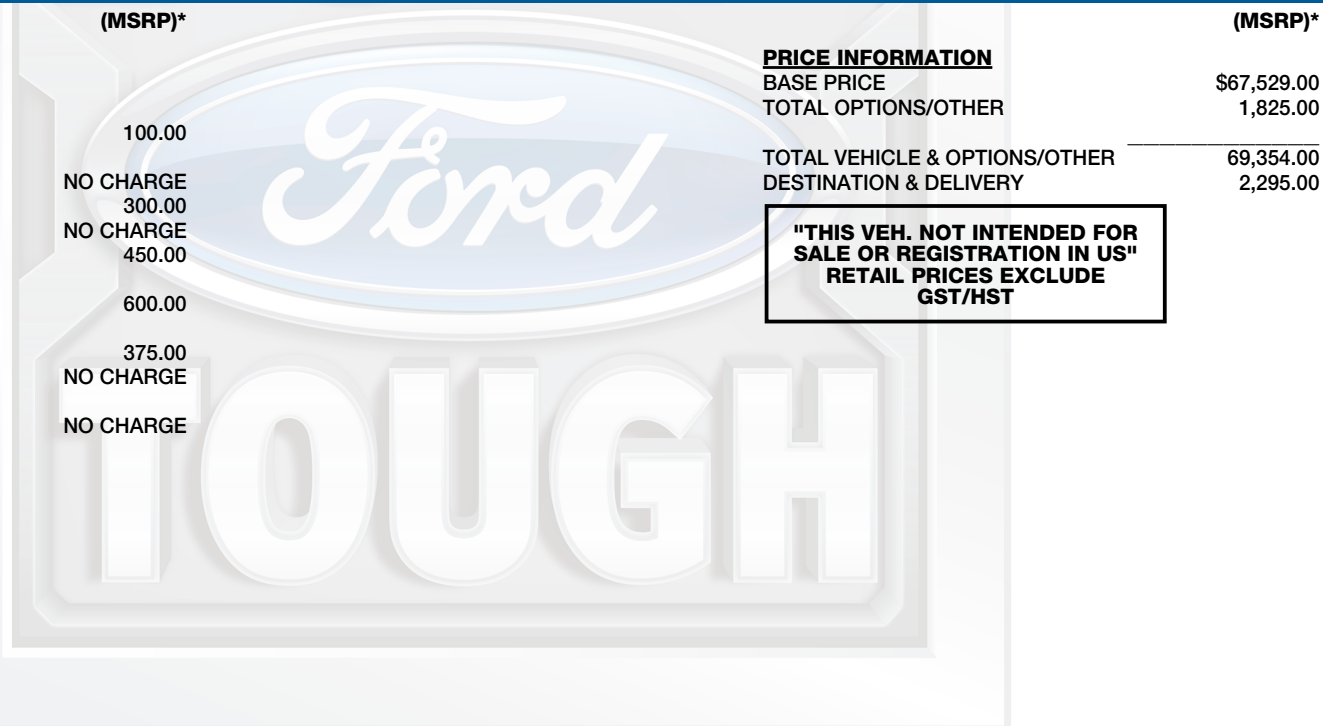

- DOOR HANDLES, BLACK
- HEADLAMPS - AUTOLAMP (ON/OFF)
- TOW HOOKS
- WIPERS, FIXED INTERVAL

INTERIOR

- 4.2" PRODUCTIVITY SCREEN
- DR LOCKS & WINDOWS, POWER
- DUAL SUNVISORS
- FLOOR COVERING, BLK VINYL
- MANUAL LUMBAR, DRIVER
- STEERING WHEEL, TILT/TELES
- TACHOMETER

FUNCTIONAL

- 4X4 SYSTEM, ESOF
- ABS
- AIR CONDITIONING
- FORDPASS™ CONNECT
- REAR VIEW CAMERA
- REMOTE KEYLESS ENTRY
- STEERING, POWER
- SYNC4@ 8" SCRN
- TRAILER BRAKE CONTROLLER
- TRAILER SWAY CONTROL

SAFETY/SECURITY

- ADVANCETRAC™/ROLL STABILITY CONTROL
- AIRBAGS - SAFETY CANOPY®
- AIRBAGS, DRIVER & PASS
- BELT-MINDER CHIME
- PASSIVE ANTI-THEFT SYSTEM
- SOS POST CRASH ALERT SYST

WARRANTY

- 3 YR/60,000 KM BASIC
- 5YEAR/100,000 KM POWERTRAIN
- ROADSIDE ASSISTANCE 24 HRS

INCLUDED ON THIS VEHICLE

OPTIONAL EQUIPMENT/OTHER

- 2024 MODEL YEAR
- FEDERAL EXCISE TAX
- PREFERRED EQUIPMENT PKG.600A
- 10-SPEED AUTOMATIC 10R100
- LT245/75R17E BSW ALL-TERRAIN
- 3.73 ELECTRONIC LOCKING AXLE
- FX4 OFF-ROAD PACKAGE
- .SKID PLATES
- PLATFORM RUNNING BOARDS
- 9900# GVWR PACKAGE
- ENGINE BLOCK HEATER
- 50 STATE EMISSIONS
- JACK
- VINYL 40/20/40 SEATS

(MSRP)*

- 100.00
- NO CHARGE
- 300.00
- NO CHARGE
- 450.00
- 600.00
- 375.00
- NO CHARGE
- NO CHARGE

PRICE INFORMATION

BASE PRICE	$67,529.00
TOTAL OPTIONS/OTHER	1,825.00
TOTAL VEHICLE & OPTIONS/OTHER	69,354.00
DESTINATION & DELIVERY	2,295.00

(MSRP)*

"THIS VEH. NOT INTENDED FOR SALE OR REGISTRATION IN US" RETAIL PRICES EXCLUDE GST/HST

Ask your dealer for the FUEL CONSUMPTION GUIDE or CALL 1-800-387-2000

L/100km NOT APPLICABLE / L/100km NON APPLICABLE

Canada

Demandez le GUIDE DE CONSOMMATION DE CARBURANT à votre concessionnaire ou composez le 1-800-387-2000

**U.S. GOVERNMENT SAFETY RATINGS
COTES DE SÉCURITÉ DU GOUVERNEMENT AMÉRICAIN**

Overall Vehicle Score / Cote globale du véhicule	Not Rated / Non coté	
Frontal Crash Collision frontale	Driver / Conducteur Passenger / Passager	Not Rated / Non coté Not Rated / Non coté
Side Crash Collision latérale	Front seat / Siège avant Rear seat / Siège arrière	Not Rated / Non coté Not Rated / Non coté
Rollover / Capotage	Not Rated / Non coté	

Star ratings range from 1 to 5 stars (*****), with 5 being the highest. Les cotes varient de 1 à 5 étoiles (*****), 5 étant la cote la plus élevée.

Source: U.S. National Highway Traffic Safety Administration
For more information / Pour de plus amples renseignements
www.safercar.gov

FordPass Connect™

1. Download the FordPass™ app* and you can:
2. **Access Vehicle Control Features**
     - Remotely start, lock and unlock your vehicle.
     - Locate your vehicle and check approximate fuel range.
     - Receive vehicle health alerts.
   - **Activate 4G LTE Wi-Fi Hotspot**
     - New vehicles include a 3-month or 3GB data (whichever comes first) Wi-Fi trial.
     - Connect up to ten Wi-Fi-equipped devices.

Ask your sales consultant for more details.

Scan code not operational at this time

FOR PLANT USE ONLY

RAMP ONE/ TERMINAL UN	CS8G	TOTAL MSRP $71,649.00
RAMP TWO/ TERMINAL DEUX	FINAL ASSEMBLY PLANT/ USINE DE MONTAGE KENTUCKY	
METHOD OF TRANSP/ MODE DE TRANSPORT	CONVOY	ITEM #: A6-N01S O/T 1 SPECIAL ORDER RC141 N RE 2X 430 000267 03 14 24

* MANUFACTURER'S SUGGESTED RETAIL PRICE = MSRP
* NOTE: THIS PRICE HAS BEEN DEVELOPED AS A GUIDE. DEALERS MAY SELL FOR LESS AND ARE NOT UNDER ANY OBLIGATION TO ACCEPT THIS SUGGESTED RETAIL PRICE.

1FT7W2BA3RED35011

FORD PROTECT
Insist on Ford Protect! The only extended service plan fully backed by Ford and honored at every Ford dealership in the US and Canada. See your Ford dealer for additional details, or visit www.ford.ca for more information.

Personalize your vehicle with Ford Custom Accessories. Genuine Ford Accessories are engineered for your vehicle and can be included under the Ford New Vehicle Limited Warranty. Certain conditions, limitations and exclusions apply. See your Dealer for details.