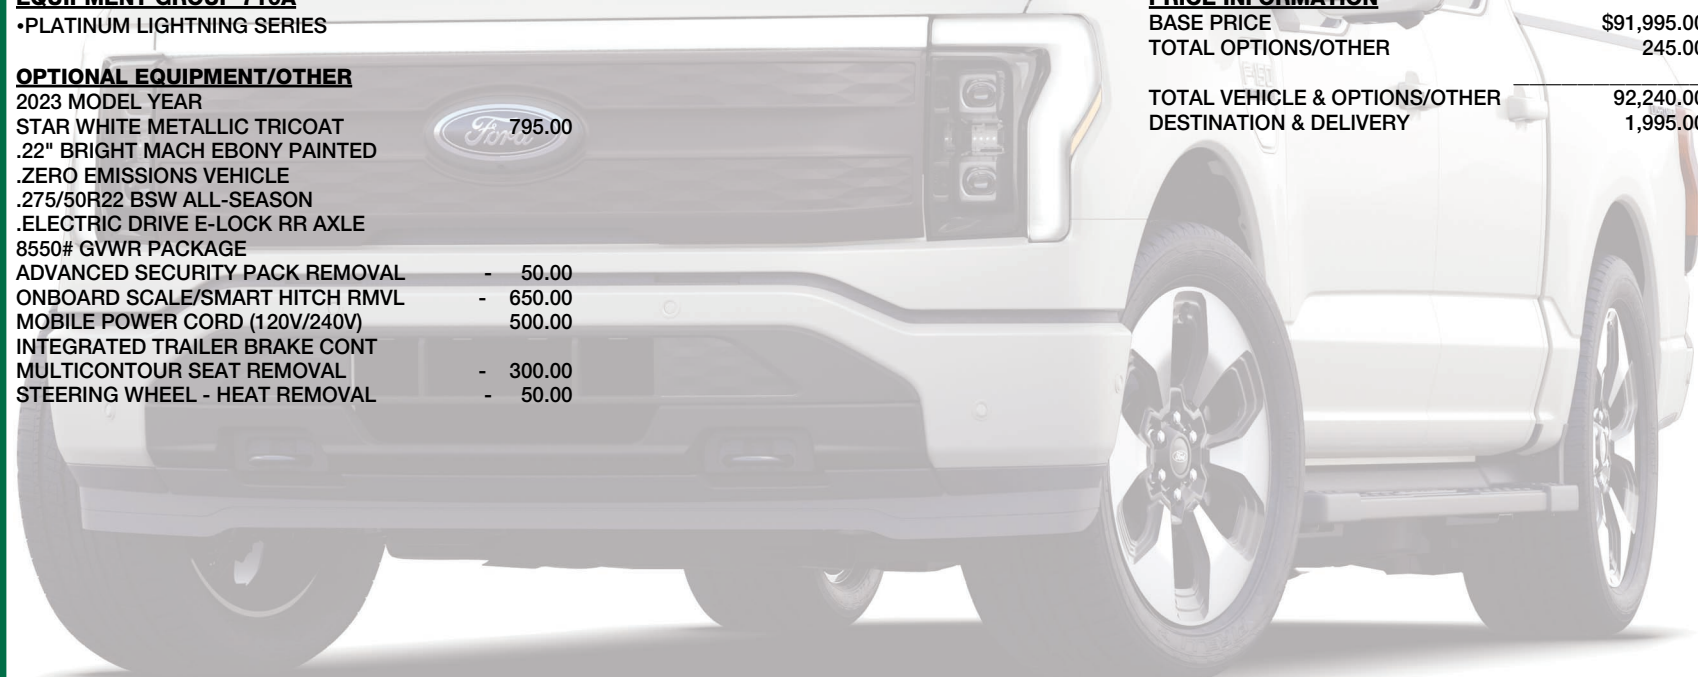

ford.com

VEHICLE DESCRIPTION

F-150 LIGHTNING

PW G06951

2023 F-150 4X4 SUPERCREW
145" WHEELBASE
DUAL EMOTOR-EXTND RANGE BAT
SINGLE-SPEED TRANSMISSION

EXTERIOR
STAR WHITE METALLIC TRICOAT
INTERIOR
BLACK INT W/BLACK LEATHER

INCLUDED ON THIS VEHICLE

(MSRP)

EQUIPMENT GROUP 710A

- PLATINUM LIGHTNING SERIES

OPTIONAL EQUIPMENT/OTHER

- 2023 MODEL YEAR
- STAR WHITE METALLIC TRICOAT 795.00
- .22" BRIGHT MACH EBONY PAINTED
- .ZERO EMISSIONS VEHICLE
- .275/50R22 BSW ALL-SEASON
- .ELECTRIC DRIVE E-LOCK RR AXLE
- 8550# GVWR PACKAGE
- ADVANCED SECURITY PACK REMOVAL - 50.00
- ONBOARD SCALE/SMART HITCH RMVL - 650.00
- MOBILE POWER CORD (120V/240V) 500.00
- INTEGRATED TRAILER BRAKE CONT
- MULTICOLOUR SEAT REMOVAL - 300.00
- STEERING WHEEL - HEAT REMOVAL - 50.00

PRICE INFORMATION

BASE PRICE	\$91,995.00
TOTAL OPTIONS/OTHER	245.00
TOTAL VEHICLE & OPTIONS/OTHER	92,240.00
DESTINATION & DELIVERY	1,995.00

EPA DOT

Fuel Economy and Environment

Electric Vehicle

Fuel Economy