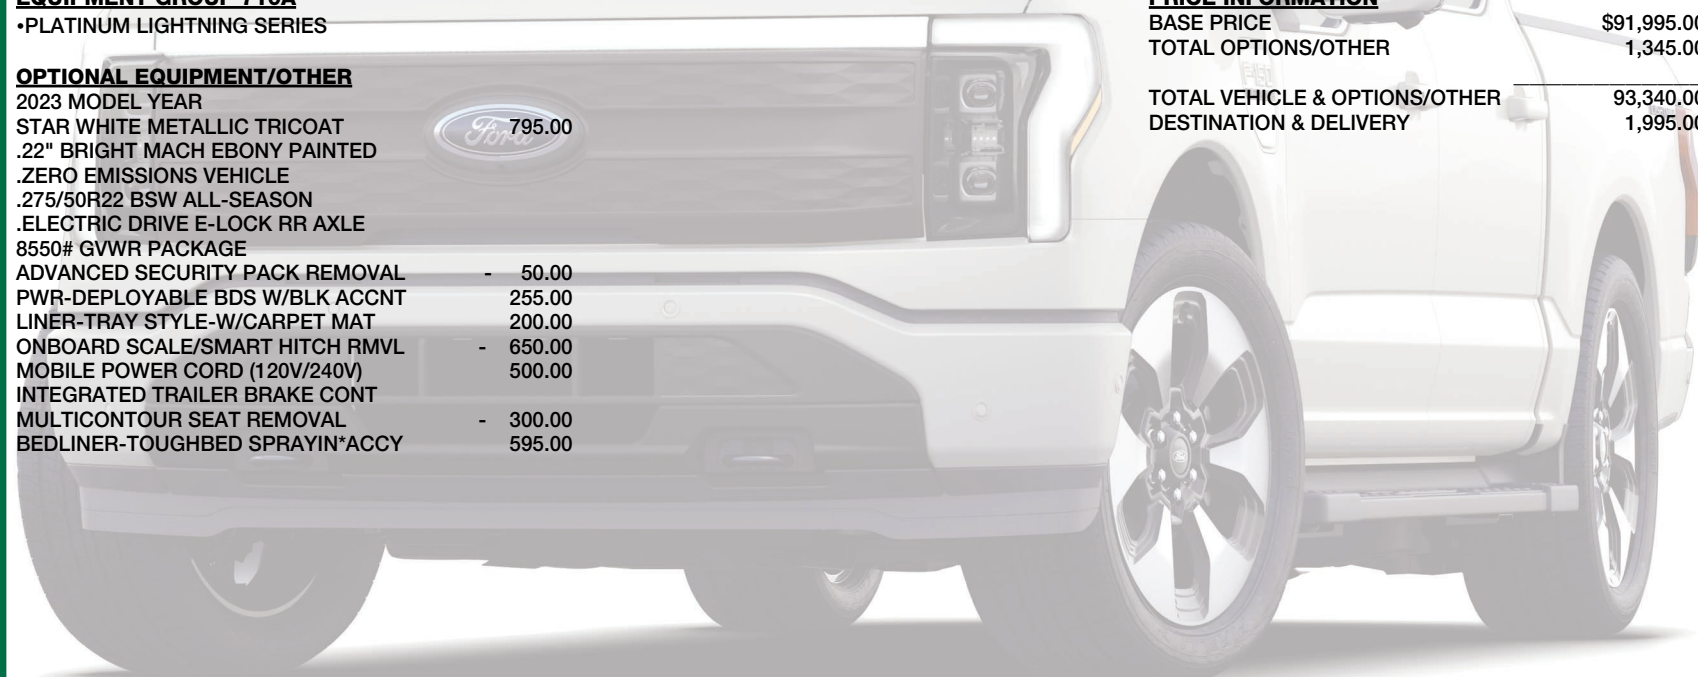

INCLUDED ON THIS VEHICLE

(MSRP)

EQUIPMENT GROUP 710A

- PLATINUM LIGHTNING SERIES

OPTIONAL EQUIPMENT/OTHER

2023 MODEL YEAR	
STAR WHITE METALLIC TRICOAT	795.00
.22" BRIGHT MACH EBONY PAINTED	
.ZERO EMISSIONS VEHICLE	
.275/50R22 BSW ALL-SEASON	
.ELECTRIC DRIVE E-LOCK RR AXLE	
8550# GVWR PACKAGE	
ADVANCED SECURITY PACK REMOVAL	- 50.00
PWR-DEPLOYABLE BDS W/BLK ACCNT	255.00
LINER-TRAY STYLE-W/CARPET MAT	200.00
ONBOARD SCALE/SMART HITCH RMVL	- 650.00
MOBILE POWER CORD (120V/240V)	500.00
INTEGRATED TRAILER BRAKE CONT	
MULTICONTOUR SEAT REMOVAL	- 300.00
BEDLINER-TOUGHBED SPRAYIN*ACCY	595.00

PRICE INFORMATION

BASE PRICE	\$91,995.00
TOTAL OPTIONS/OTHER	1,345.00
TOTAL VEHICLE & OPTIONS/OTHER	93,340.00
DESTINATION & DELIVERY	1,995.00

EPA DOT

Fuel Economy and Environment

Electric Vehicle

Fuel Economy