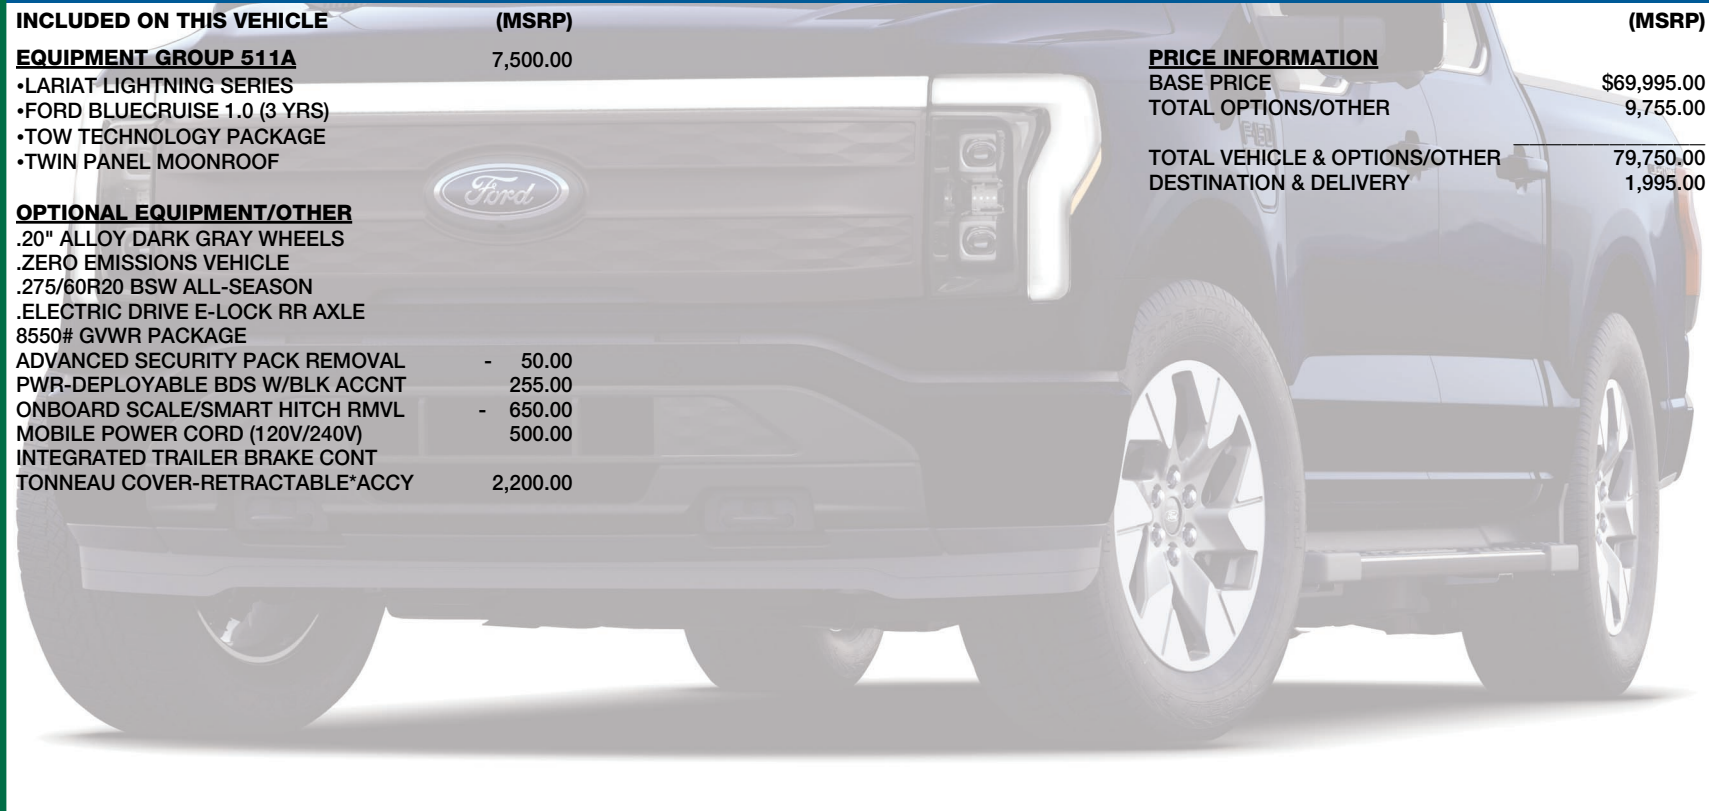

INCLUDED ON THIS VEHICLE

(MSRP)

EQUIPMENT GROUP 511A

7,500.00

- LARIAT LIGHTNING SERIES
- FORD BLUECRUISE 1.0 (3 YRS)
- TOW TECHNOLOGY PACKAGE
- TWIN PANEL MOONROOF

PRICE INFORMATION

BASE PRICE	\$69,995.00
TOTAL OPTIONS/OTHER	9,755.00
TOTAL VEHICLE & OPTIONS/OTHER	79,750.00
DESTINATION & DELIVERY	1,995.00

EPA DOT

Fuel Economy and Environment

Electric Vehicle

Fuel Economy

70 MPGe
combined city/hwy

Standard Pickup Trucks range from 12 to 70 MPGe. The best vehicle rates 132 MPGe.

You save **\$3,000**

in fuel costs over 5 years compared to the average new vehicle.