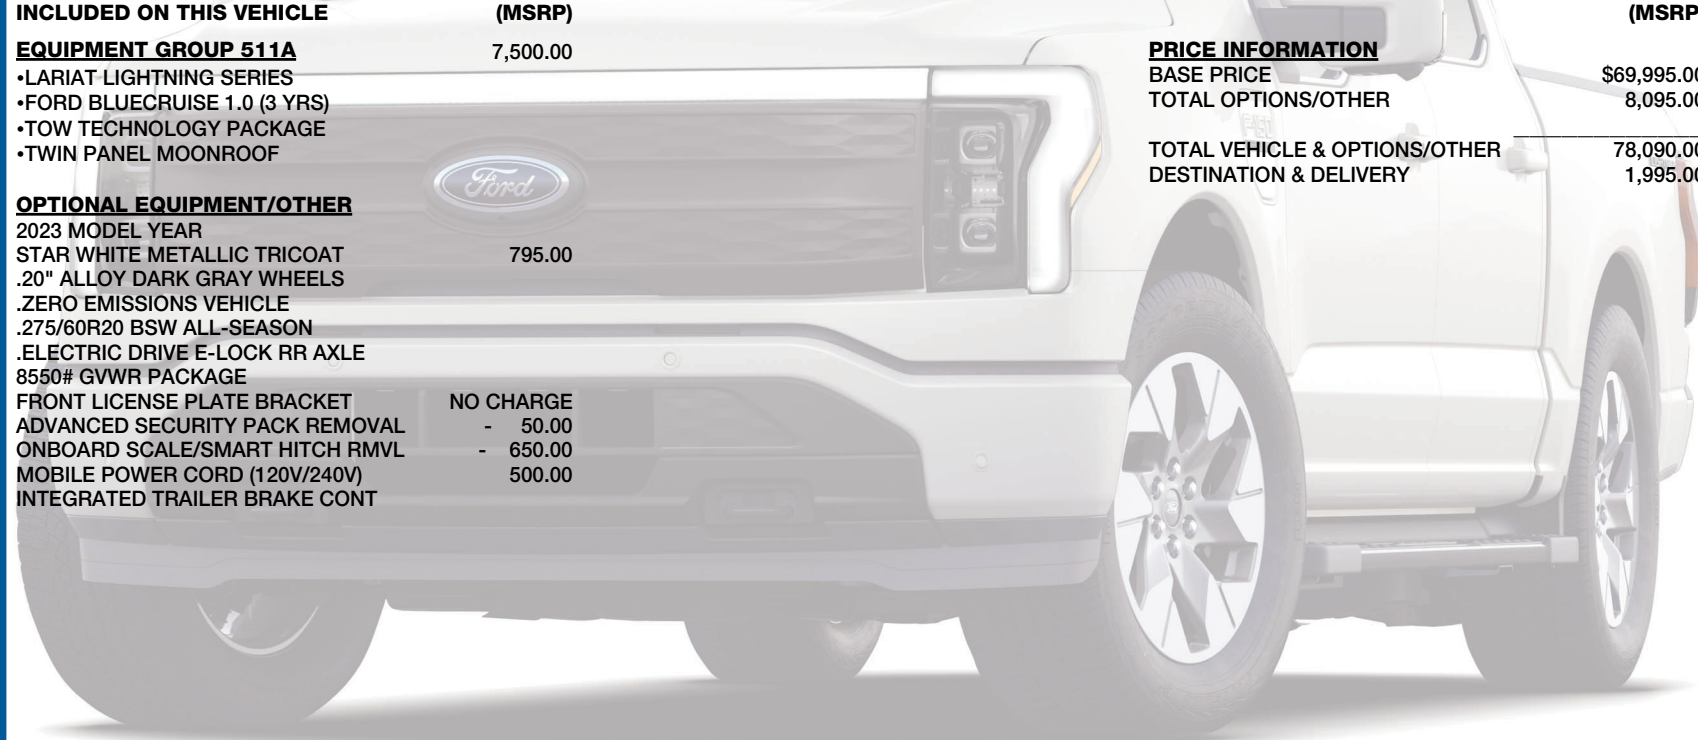

INCLUDED ON THIS VEHICLE

(MSRP)

EQUIPMENT GROUP 511A

7,500.00

- LARIAT LIGHTNING SERIES
- FORD BLUECRUISE 1.0 (3 YRS)
- TOW TECHNOLOGY PACKAGE
- TWIN PANEL MOONROOF

OPTIONAL EQUIPMENT/OTHER

- 2023 MODEL YEAR
- STAR WHITE METALLIC TRICOAT 795.00
- .20" ALLOY DARK GRAY WHEELS
- .ZERO EMISSIONS VEHICLE
- .275/60R20 BSW ALL-SEASON
- .ELECTRIC DRIVE E-LOCK RR AXLE
- 8550# GVWR PACKAGE
- FRONT LICENSE PLATE BRACKET NO CHARGE
- ADVANCED SECURITY PACK REMOVAL - 50.00
- ONBOARD SCALE/SMART HITCH RMVL - 650.00
- MOBILE POWER CORD (120V/240V) 500.00
- INTEGRATED TRAILER BRAKE CONT

PRICE INFORMATION

BASE PRICE	\$69,995.00
TOTAL OPTIONS/OTHER	8,095.00
TOTAL VEHICLE & OPTIONS/OTHER	78,090.00
DESTINATION & DELIVERY	1,995.00

EPA DOT Fuel Economy and Environment

Electric Vehicle

Fuel Economy