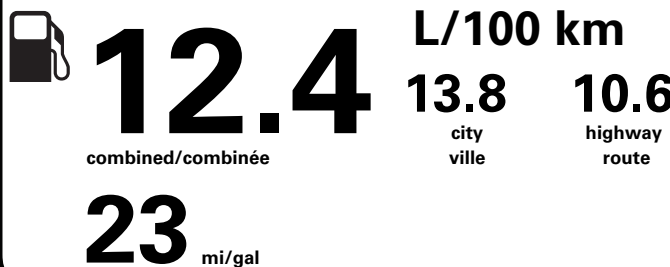

SAFETY/SECURITY

- ADVANCETRAC™/ROLL STABILITY CONTROL
- AIRBAGS, DRIVER & PASS
- LATCH CHILD RESTRAINT SYS
- PERIMETER ALARM
- PERSONAL SAFETY SYSTEM™
- SAFETY CANOPY
- SOS POST CRASH ALERT SYST
- TIRE PRESSURE MONITOR SYS

WARRANTY

- 3 YR/60,000 KM BASIC
- 5YEAR/100,000 KM POWERTRAIN
- ROADSIDE ASSISTANCE 24 HRS

INCLUDED ON THIS VEHICLE

(MSRP)*

EQUIPMENT GROUP 800A

OPTIONAL EQUIPMENT/OTHER

2026 MODEL YEAR	
FEDERAL EXCISE TAX	100.00
3.0L ECOBOOST V6 ENGINE	NO CHARGE
FLR LNERS RW 1&2/NO CRPET MAT	
ENGINE BLOCK HEATER	550.00
50 STATE EMISSIONS	NO CHARGE
BLUECRUISE EQUIP:90 DAY TRIAL	NO CHARGE
KEYLESS ENTRY KEYPAD	435.00
TREMOR ULTIMATE PACKAGE	11,400.00
.PANO RF W/FIXED GL & PWR SHAD	
.AMBIENT LIGHTING	
.B&O SOUND SYSTEM-14 SPKR	
.MULTICONTOUR SEATS	
.AUTO-DIMMING REARVIEW MIRROR	
.DRIVER'S SEAT - MEMORY	
.SEATS - THIRD ROW POWERFOLD	
18" SPARE WHL AND JACK KIT	300.00
FORD CONNECTIVITY -1YR TRIAL	NO CHARGE

PRICE INFORMATION

BASE PRICE	$60,200.00
TOTAL OPTIONS/OTHER	12,785.00
TOTAL VEHICLE & OPTIONS/OTHER	72,985.00
DESTINATION & DELIVERY	2,295.00

"THIS VEH. NOT INTENDED FOR SALE OR REGISTRATION IN US" RETAIL PRICES EXCLUDE GST/HST

(MSRP)*

Canada

ENERGUIDE

Gasoline Vehicle
Véhicule à essence

Fuel Consumption / Consommation de carburant

Annual fuel **COST**
for an annual distance of 20,000 km, and an average fuel price of $1.50 per litre

$ 3 720

Coût annuel en carburant

pour une distance annuelle de 20 000 km, et un prix moyen du carburant de 1,50 $ par litre

Standard SUVs range from /
Les VUS ordinaires font entre

2.1 - 19.0 L_e/100 km

L_e is gasoline litre equivalent
L_e signifie litre équivalent d'essence

Carbon Dioxide Rating / Indice de dioxyde de carbone

Tailpipe emissions only / Émissions du tuyau d'échappement seulement

Smog Rating / Indice de Smog

Estimates are based on Government of Canada approved criteria and testing methods. Vehicle's actual fuel consumption will vary.

Estimations établies selon des méthodes d'essai et des critères approuvés par le gouvernement du Canada. La consommation de carburant réelle du véhicule variera.

For more information visit

vehicles.nrcan.gc.ca

Pour plus d'information visitez

vehicules.nrcan.gc.ca

U.S. GOVERNMENT SAFETY RATINGS
COTES DE SÉCURITÉ DU GOUVERNEMENT AMÉRICAIN

Overall Vehicle Score / Cote globale du véhicule	★★★★★
Frontal Crash / Collision frontale	★★★★★
Side Crash / Collision latérale	★★★★★
Rollover / Capotage	★★★★

Star ratings range from 1 to 5 stars (*****), with 5 being the highest.
Les cotes varient de 1 à 5 étoiles (*****), 5 étant la cote la plus élevée.

Source: U.S. National Highway Traffic Safety Administration
For more information / Pour de plus amples renseignements
www.safercar.gov

FordPass Connect™

Download the FordPass™ app* and you can:

1. **Access Vehicle Control Features**
2. Remotely start, lock and unlock your vehicle.
   - Locate your vehicle and check approximate fuel range.
   - Receive vehicle health alerts.

1. **Activate 4G LTE Wi-Fi Hotspot**
2. New vehicles include a 3-month or 3GB data (whichever comes first) Wi-Fi trial.
   - Connect up to ten Wi-Fi-equipped devices.

Ask your sales consultant for more details.

Scan code not operational at this time

FOR PLANT USE ONLY

SOLD TO/VENDU A City Ford Sales Ltd. 14750 Mark Messier Trail Edmonton AB CAN T6V 1H5	B60 220	RAMP ONE/ TERMINAL UN CA8G	DEALER NO./CONCESSIONNAIRE B60 220	TOTAL MSRP $75,280.00
SHIP TO (IF OTHER THAN SOLD TO) / EXPÉDIER A (SI AUTRE QUE L'ACHETEUR) City Ford Sales Ltd. B60 220 14750 Mark Messier Trail Edmonton AB CAN T6V 1H5		RAMP TWO/ TERMINAL DEUX	FINAL ASSEMBLY PLANT/ USINE DE MONTAGE CHICAGO	
SHIP THROUGH/EXPÉDIER VIA TDM - CHICAGO 3400 E. 126TH ST CHICAGO IL		METHOD OF TRANSP / MODE DE TRANSPORT CONVOY	ITEM #: B6-Z76E O/T 2	
			TC301 R RE 2X 630 000752 03 30 26	

* MANUFACTURER'S SUGGESTED RETAIL PRICE = MSRP

* NOTE: THIS PRICE HAS BEEN DEVELOPED AS A GUIDE. DEALERS MAY SELL FOR LESS AND ARE NOT UNDER ANY OBLIGATION TO ACCEPT THIS SUGGESTED RETAIL PRICE.

1FMWK8JC6TGB34899

Insist on Ford Protect! The only extended service plan fully backed by Ford and honored at every Ford dealership in the US and Canada. See your Ford dealer for additional details, or visit www.ford.ca for more information.