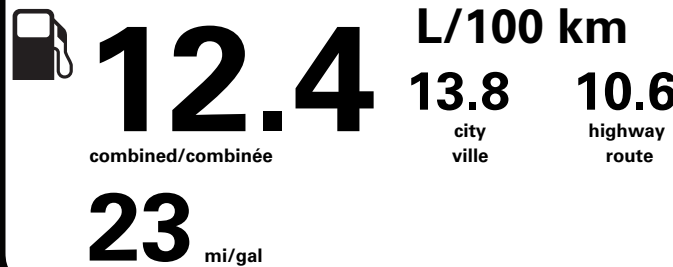

SAFETY/SECURITY

- ADVANCETRAC™/ROLL STABILITY CONTROL
- AIRBAGS, DRIVER & PASS
- LATCH CHILD RESTRAINT SYS
- PERIMETER ALARM
- PERSONAL SAFETY SYSTEM™
- SAFETY CANOPY
- SOS POST CRASH ALERT SYST
- TIRE PRESSURE MONITOR SYS

WARRANTY

- 3 YR/60,000 KM BASIC
- 5YEAR/100,000 KM POWERTRAIN
- ROADSIDE ASSISTANCE 24 HRS

INCLUDED ON THIS VEHICLE

(MSRP)*

EQUIPMENT GROUP 800A

OPTIONAL EQUIPMENT/OTHER

2026 MODEL YEAR	
FEDERAL EXCISE TAX	100.00
VAPOR BLUE	600.00
3.0L ECOBOOST V6 ENGINE	NO CHARGE
FLR LNERS RW 1&2/NO CRPET MAT	
ENGINE BLOCK HEATER	550.00
50 STATE EMISSIONS	NO CHARGE
BLUECRUISE EQUIP-90 DAY TRIAL	NO CHARGE
KEYLESS ENTRY KEYPAD	435.00
TREMOR ULTIMATE PACKAGE	11,400.00
.PANO RF W/FIXED GL & PWR SHAD	
.AMBIENT LIGHTING	
.B&O SOUND SYSTEM-14 SPKR	
.MULTICONTOUR SEATS	
.AUTO-DIMMING REARVIEW MIRROR	
.DRIVER'S SEAT - MEMORY	
.SEATS - THIRD ROW POWERFOLD	
18" SPARE WHL AND JACK KIT	300.00
FORD CONNECTIVITY -1YR TRIAL	NO CHARGE

PRICE INFORMATION

BASE PRICE	$59,600.00
TOTAL OPTIONS/OTHER	13,385.00
TOTAL VEHICLE & OPTIONS/OTHER	72,985.00
DESTINATION & DELIVERY	2,295.00

"THIS VEH. NOT INTENDED FOR SALE OR REGISTRATION IN US" RETAIL PRICES EXCLUDE GST/HST

(MSRP)*

Canada

ENERGUIDE

Gasoline Vehicle
Véhicule à essence

Fuel Consumption / Consommation de carburant

Annual fuel **COST**
for an annual distance of 20,000 km, and an average fuel price of $1.50 per litre

$ 3 720

Coût annuel en carburant

pour une distance annuelle de 20 000 km, et un prix moyen du carburant de 1,50 $ par litre

Standard SUVs range from /
Les VUS ordinaires font entre

2.1 - 19.0 L_e/100 km

L_e is gasoline litre equivalent
L_e signifie litre équivalent d'essence

Carbon Dioxide Rating / Indice de dioxyde de carbone

Tailpipe emissions only / Émissions du tuyau d'échappement seulement

Smog Rating / Indice de Smog

Estimates are based on Government of Canada approved criteria and testing methods. Vehicle's actual fuel consumption will vary.

Estimations établies selon des méthodes d'essai et des critères approuvés par le gouvernement du Canada. La consommation de carburant réelle du véhicule variera.

For more information visit

vehicles.nrcan.gc.ca

Pour plus d'information visitez

vehicules.nrcan.gc.ca

U.S. GOVERNMENT SAFETY RATINGS
COTES DE SÉCURITÉ DU GOUVERNEMENT AMÉRICAIN

Overall Vehicle Score / Cote globale du véhicule	★★★★★
Frontal Crash / Collision frontale	★★★★★
Side Crash / Collision latérale	★★★★★
Rollover / Capotage	★★★★

Star ratings range from 1 to 5 stars (*****), with 5 being the highest.
Les cotes varient de 1 à 5 étoiles (*****), 5 étant la cote la plus élevée.

Source: U.S. National Highway Traffic Safety Administration
For more information / Pour de plus amples renseignements
www.safercar.gov

SOLD TO/VENDU A Woodridge Ford Lincoln Ltd 11580 24 St. S.E. Calgary AB CAN T2Z 3K1	A60 050	RAMP ONE/ TERMINAL UN CA68	DEALER NO./CONCESSIONNAIRE A60 050	TOTAL MSRP $75,280.00
SHIP TO (IF OTHER THAN SOLD TO) / EXPÉDIER A (SI AUTRE QUE L'ACHETEUR) Woodridge Ford Lincoln Ltd 11580 24 St. S.E. Calgary AB CAN T2Z 3K1	A60 050	RAMP TWO/ TERMINAL DEUX	FINAL ASSEMBLY PLANT/ USINE DE MONTAGE CHICAGO	
SHIP THROUGH/EXPÉDIER VIA CHICAGO TDM 3400 E. 126TH ST CHICAGO IL		METHOD OF TRANSP / MODE DE TRANSPORT CONVOY	ITEM #: A6-P489 O/T 2	
			TC111 N RE 2X 625 001052 03 11 26	

* MANUFACTURER'S SUGGESTED RETAIL PRICE = MSRP
* NOTE: THIS PRICE HAS BEEN DEVELOPED AS A GUIDE. DEALERS MAY SELL FOR LESS AND ARE NOT UNDER ANY OBLIGATION TO ACCEPT THIS SUGGESTED RETAIL PRICE.

FordPass Connect™

Download the FordPass™ app* and you can:

1. **Access Vehicle Control Features**
2. Remotely start, lock and unlock your vehicle.
   - Locate your vehicle and check approximate fuel range.
   - Receive vehicle health alerts.

Activate 4G LTE Wi-Fi Hotspot

- New vehicles include a 3-month or 3GB data (whichever comes first) Wi-Fi trial.
- Connect up to ten Wi-Fi-equipped devices.

Ask your sales consultant for more details.

Scan code not operational at this time

FOR PLANT USE ONLY

Ford FORD PROTECT
Insist on Ford Protect! The only extended service plan fully backed by Ford and honored at every Ford dealership in the US and Canada. See your Ford dealer for additional details, or visit www.ford.ca for more information.