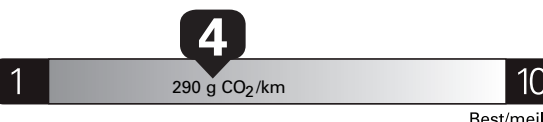

Annual fuel **COST**
for an annual distance of 20,000 km, and an average fuel price of $1.50 per litre

$ 3 720

Coût annuel en carburant

pour une distance annuelle de 20 000 km, et un prix moyen du carburant de 1,50 $ par litre

Standard SUVs range from /
Les VUS ordinaires font entre

2.1 - 19.0 L_e/100 km

L_e is gasoline litre equivalent
L_e signifie litre équivalent d'essence

Carbon Dioxide Rating / Indice de dioxyde de carbone

Smog Rating / Indice de Smog