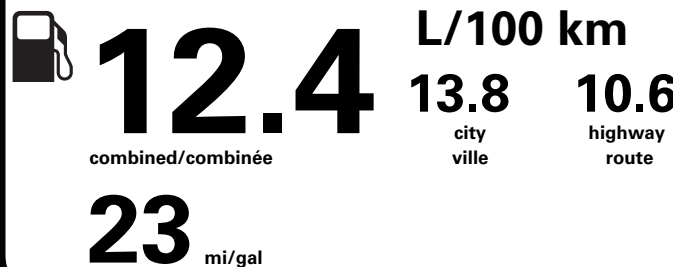

SAFETY/SECURITY

- ADVANCETRAC™/ROLL STABILITY CONTROL
- AIRBAGS, DRIVER & PASS
- LATCH CHILD RESTRAINT SYS
- PERIMETER ALARM
- PERSONAL SAFETY SYSTEM™
- SAFETY CANOPY
- SOS POST CRASH ALERT SYST
- TIRE PRESSURE MONITOR SYS

WARRANTY

- 3 YR/60,000 KM BASIC
- 5YEAR/100,000 KM POWERTRAIN
- ROADSIDE ASSISTANCE 24 HRS

INCLUDED ON THIS VEHICLE

(MSRP)*

EQUIPMENT GROUP 800A

OPTIONAL EQUIPMENT/OTHER

2026 MODEL YEAR	
FEDERAL EXCISE TAX	100.00
3.0L ECOBOOST V6 ENGINE	NO CHARGE
FLR LNERS RW 1&2/NO CRPET MAT	
ENGINE BLOCK HEATER	550.00
50 STATE EMISSIONS	NO CHARGE
BLUECRUISE EQUIP:90 DAY TRIAL	NO CHARGE
KEYLESS ENTRY KEYPAD	435.00
TREMOR ULTIMATE PACKAGE	11,400.00
.PANO RF W/FIXED GL & PWR SHAD	
.AMBIENT LIGHTING	
.B&O SOUND SYSTEM-14 SPKR	
.MULTICONTOUR SEATS	
.AUTO-DIMMING REARVIEW MIRROR	
.DRIVER'S SEAT - MEMORY	
.SEATS - THIRD ROW POWERFOLD	
18" SPARE WHL AND JACK KIT	300.00
FORD CONNECTIVITY -1YR TRIAL	NO CHARGE
DEALER INSTALLED OPTIONS	
SPLASH GUARDS	300.00
ALL-WEATHER FLOOR LINERS û THI	180.00

PRICE INFORMATION

BASE PRICE	$59,600.00
TOTAL OPTIONS/OTHER	13,265.00
TOTAL VEHICLE & OPTIONS/OTHER	72,865.00
DESTINATION & DELIVERY	2,295.00

"THIS VEH. NOT INTENDED FOR SALE OR REGISTRATION IN US" RETAIL PRICES EXCLUDE GST/HST

(MSRP)*

Gasoline Vehicle
Véhicule à essence

Fuel Consumption / Consommation de carburant

Annual fuel **COST**
for an annual distance of 20,000 km, and an average fuel price of $1.50 per litre

$ 3 720

Coût annuel en carburant

pour une distance annuelle de 20 000 km, et un prix moyen du carburant de 1,50 $ par litre

Standard SUVs range from /
Les VUS ordinaires font entre

2.1 - 19.0 L_e/100 km

L_e is gasoline litre equivalent
L_e signifie litre équivalent d'essence

Carbon Dioxide Rating / Indice de dioxyde de carbone

Smog Rating / Indice de Smog

Tailpipe emissions only / Émissions du tuyau d'échappement seulement

Estimates are based on Government of Canada approved criteria and testing methods. Vehicle's actual fuel consumption will vary.

Estimations établies selon des méthodes d'essai et des critères approuvés par le gouvernement du Canada. La consommation de carburant réelle du véhicule variera.

For more information visit

vehicles.nrcan.gc.ca

Pour plus d'information visitez

vehicules.nrcan.gc.ca

U.S. GOVERNMENT SAFETY RATINGS
COTES DE SÉCURITÉ DU GOUVERNEMENT AMÉRICAIN

Overall Vehicle Score / Cote globale du véhicule	★★★★★
Frontal Crash / Collision frontale	★★★★★
Side Crash / Collision latérale	★★★★★
Rollover / Capotage	★★★★

Star ratings range from 1 to 5 stars (*****), with 5 being the highest.
Les cotes varient de 1 à 5 étoiles (*****), 5 étant la cote la plus élevée.

Source: U.S. National Highway Traffic Safety Administration
For more information / Pour de plus amples renseignements
www.safercar.gov

1FMWK8JC4TGB34884

FordPass Connect™

Download the FordPass™ app* and you can:

- Access Vehicle Control Features
- Remotely start, lock and unlock your vehicle.
- Locate your vehicle and check approximate fuel range.
- Receive vehicle health alerts.

Activate 4G LTE Wi-Fi Hotspot

- New vehicles include a 3-month or 3GB data (whichever comes first) Wi-Fi trial.
- Connect up to ten Wi-Fi-equipped devices.

Ask your sales consultant for more details.

Scan code not operational at this time

FOR PLANT USE ONLY

SOLD TO/VENDU A D.K. Ford Sales Ltd. 6559 Sparrow Drive Leduc AB CAN T9E 7L1	B60 249	RAMP ONE/ TERMINAL UN CA8G	DEALER NO./CONCESSIONNAIRE B60 249
SHIP TO (IF OTHER THAN SOLD TO) / EXPÉDIER A (SI AUTRE QUE L'ACHETEUR) D.K. Ford Sales Ltd. 6559 Sparrow Drive Leduc AB CAN T9E 7L1	B60 249	RAMP TWO/ TERMINAL DEUX	FINAL ASSEMBLY PLANT/ USINE DE MONTAGE CHICAGO
SHIP THROUGH/EXPÉDIER VIA CHICAGO TDM 3400 E. 126TH ST CHICAGO IL	METHOD OF TRANSP / MODE DE TRANSPORT CONVOY	ITEM #: B6-R903 O/T 2	TB241 N RE 2X 625 002226 02 24 26

TOTAL MSRP $75,160.00

* MANUFACTURER'S SUGGESTED RETAIL PRICE = MSRP
* NOTE: THIS PRICE HAS BEEN DEVELOPED AS A GUIDE. DEALERS MAY SELL FOR LESS AND ARE NOT UNDER ANY OBLIGATION TO ACCEPT THIS SUGGESTED RETAIL PRICE.

Insist on Ford Protect! The only extended service plan fully backed by Ford and honored at every Ford dealership in the US and Canada. See your Ford dealer for additional details, or visit www.ford.ca for more information.