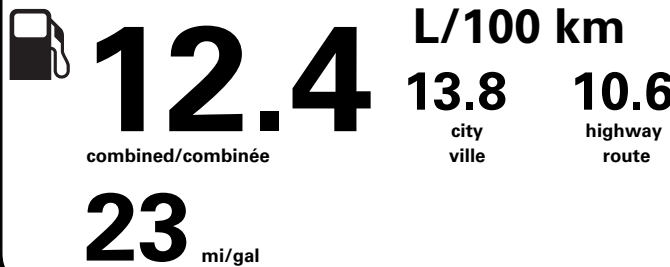

SAFETY/SECURITY

- ADVANCETRAC™/ROLL STABILITY CONTROL
- AIRBAGS, DRIVER & PASS
- LATCH CHILD RESTRAINT SYS
- PERIMETER ALARM
- PERSONAL SAFETY SYSTEM™
- SAFETY CANOPY
- SOS POST CRASH ALERT SYST
- TIRE PRESSURE MONITOR SYS

WARRANTY

- 3 YR/60,000 KM BASIC
- 5YEAR/100,000 KM POWERTRAIN
- ROADSIDE ASSISTANCE 24 HRS

INCLUDED ON THIS VEHICLE

(MSRP)*

EQUIPMENT GROUP 800A

OPTIONAL EQUIPMENT/OTHER

2026 MODEL YEAR	
FEDERAL EXCISE TAX	100.00
3.0L ECOBOOST V6 ENGINE	NO CHARGE
FLR LNERS RW 1&2/NO CRPET MAT	
ENGINE BLOCK HEATER	550.00
50 STATE EMISSIONS	NO CHARGE
BLUECRUISE EQUIP:90 DAY TRIAL	NO CHARGE
KEYLESS ENTRY KEYPAD	435.00
TREMOR ULTIMATE PACKAGE	11,400.00
.PANO RF W/FIXED GL & PWR SHAD	
.AMBIENT LIGHTING	
.B&O SOUND SYSTEM-14 SPKR	
.MULTICONTOUR SEATS	
.AUTO-DIMMING REARVIEW MIRROR	
.DRIVER'S SEAT - MEMORY	
.SEATS - THIRD ROW POWERFOLD	
18" SPARE WHL AND JACK KIT	300.00
FORD CONNECTIVITY -1YR TRIAL	NO CHARGE
DEALER INSTALLED OPTIONS	
CARGO AREA MANAGEMENT SYSTEM	360.00
ALL-WEATHER FLOOR LINERS û THI	180.00

PRICE INFORMATION

BASE PRICE	$59,600.00
TOTAL OPTIONS/OTHER	13,325.00
TOTAL VEHICLE & OPTIONS/OTHER	72,925.00
DESTINATION & DELIVERY	2,295.00

"THIS VEH. NOT INTENDED FOR SALE OR REGISTRATION IN US" RETAIL PRICES EXCLUDE GST/HST

(MSRP)*

Canada

ENERGUIDE

Gasoline Vehicle
Véhicule à essence

Fuel Consumption / Consommation de carburant

Annual fuel **COST**
for an annual distance of 20,000 km, and an average fuel price of $1.50 per litre

$ 3 720

Coût annuel en carburant

pour une distance annuelle de 20 000 km, et un prix moyen du carburant de 1,50 $ par litre

Standard SUVs range from /
Les VUS ordinaires font entre

2.1 - 19.0 L_e/100 km

L_e is gasoline litre equivalent
L_e signifie litre équivalent d'essence

Carbon Dioxide Rating / Indice de dioxyde de carbone

Tailpipe emissions only / Émissions du tuyau d'échappement seulement

Smog Rating / Indice de Smog

Estimates are based on Government of Canada approved criteria and testing methods. Vehicle's actual fuel consumption will vary.

Estimations établies selon des méthodes d'essai et des critères approuvés par le gouvernement du Canada. La consommation de carburant réelle du véhicule variera.

For more information visit

vehicles.nrcan.gc.ca

Pour plus d'information visitez

vehicules.nrcan.gc.ca

U.S. GOVERNMENT SAFETY RATINGS
COTES DE SÉCURITÉ DU GOUVERNEMENT AMÉRICAIN

Overall Vehicle Score / Cote globale du véhicule	★★★★★
Frontal Crash / Collision frontale	★★★★★
Side Crash / Collision latérale	★★★★★
Rollover / Capotage	★★★★

Star ratings range from 1 to 5 stars (*****), with 5 being the highest.
Les cotes varient de 1 à 5 étoiles (*****), 5 étant la cote la plus élevée.

Source: U.S. National Highway Traffic Safety Administration
For more information / Pour de plus amples renseignements
www.safercar.gov

FordPass Connect™

Download the FordPass™ app* and you can:

- Access Vehicle Control Features
- Remotely start, lock and unlock your vehicle.
- Locate your vehicle and check approximate fuel range.
- Receive vehicle health alerts.

Activate 4G LTE Wi-Fi Hotspot

- New vehicles include a 3-month or 3GB data (whichever comes first) Wi-Fi trial.
- Connect up to ten Wi-Fi-equipped devices.

Ask your sales consultant for more details.

Scan code not operational at this time

FOR PLANT USE ONLY

SOLD TO/VENDU A Koch Ford Lincoln Sales (2003) 5121 Gateway Boulevard Edmonton AB CAN T6H 5W5	A60 065	RAMP ONE/ TERMINAL UN CA8G	DEALER NO./CONCESSIONNAIRE A60 065	TOTAL MSRP $75,220.00
SHIP TO (IF OTHER THAN SOLD TO) / EXPÉDIER A (SI AUTRE QUE L'ACHETEUR) Koch Ford Lincoln Sales (2003) A60 065 5121 Gateway Boulevard Edmonton AB CAN T6H 5W5	A60 065	RAMP TWO/ TERMINAL DEUX	FINAL ASSEMBLY PLANT/ USINE DE MONTAGE CHICAGO	
SHIP THROUGH/EXPÉDIER VIA CHICAGO TDM 3400 E. 126TH ST CHICAGO IL		METHOD OF TRANSP / MODE DE TRANSPORT CONVOY	ITEM #: A6-M090 O/T 2	* MANUFACTURER'S SUGGESTED RETAIL PRICE = MSRP * NOTE: THIS PRICE HAS BEEN DEVELOPED AS A GUIDE. DEALERS MAY SELL FOR LESS AND ARE NOT UNDER ANY OBLIGATION TO ACCEPT THIS SUGGESTED RETAIL PRICE.
			TC021 N RE 2X 625 001706 03 02 26	

1FMWK8JC0TGB34221

Insist on Ford Protect! The only extended service plan fully backed by Ford and honored at every Ford dealership in the US and Canada. See your Ford dealer for additional details, or visit www.ford.ca for more information.