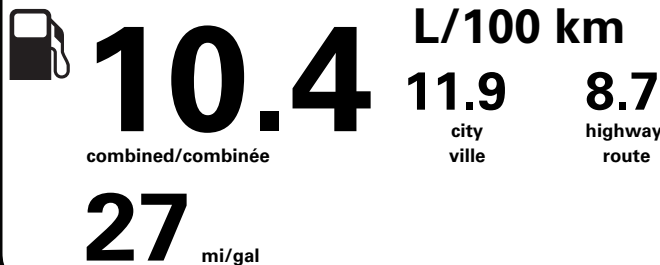

SAFETY/SECURITY

- ADVANCETRAC™/ROLL STABILITY CONTROL
- AIRBAGS, DRIVER & PASS
- LATCH CHILD RESTRAINT SYS
- PERIMETER ALARM
- PERSONAL SAFETY SYSTEM™
- SAFETY CANOPY
- SOS POST CRASH ALERT SYST
- TIRE PRESSURE MONITOR SYS

WARRANTY

- 3 YR/60,000 KM BASIC
- 5YEAR/100,000 KM POWERTRAIN
- ROADSIDE ASSISTANCE 24 HRS

INCLUDED ON THIS VEHICLE

(MSRP)*

EQUIPMENT GROUP 300A

OPTIONAL EQUIPMENT/OTHER

2026 MODEL YEAR	
FEDERAL EXCISE TAX	100.00
FLR LNERS/CARPET MATS:RWS 1&2	250.00
ENGINE BLOCK HEATER	550.00
PANO RF W/FIXED GL & PWR SHAD	1,850.00
BLUECRUISE EQUIP: 1YR+90D PLAN	650.00
KEYLESS ENTRY KEYPAD	435.00
PREMIUM PACKAGE	1,500.00
.AMBIENT LIGHTING	
.SECOND ROW HEATED SEATS	
.AUTO-DIMMING REARVIEW MIRROR	
.110V/150W AC POWER OUTLET	
.DRIVER'S SEAT - MEMORY	
ST-LINE STREET PACK	1,500.00
.P275/45R21 A/S BSW TIRES	
.RED PERFORMANCE BRAKES	
.21" ALUMINUM WHEELS	
18" SPARE WHL AND JACK KIT	300.00
FORD CONNECTIVITY -1YR TRIAL	NO CHARGE
SIRIUSXM W/360L (3-YR PLAN)	299.00

PRICE INFORMATION

BASE PRICE	$57,600.00
TOTAL OPTIONS/OTHER	7,434.00
TOTAL VEHICLE & OPTIONS/OTHER	65,034.00
DESTINATION & DELIVERY	2,295.00

"THIS VEH. NOT INTENDED FOR SALE OR REGISTRATION IN US" RETAIL PRICES EXCLUDE GST/HST

(MSRP)*

ENERGUIDE

Gasoline Vehicle
Véhicule à essence

Fuel Consumption / Consommation de carburant

Annual fuel **COST**
for an annual distance of 20,000 km, and an average fuel price of $1.50 per litre

$ 3 120

Coût annuel en carburant

pour une distance annuelle de 20 000 km, et un prix moyen du carburant de 1,50 $ par litre

Standard SUVs range from /
Les VUS ordinaires font entre

2.1 - 19.0 L_e/100 km

L_e is gasoline litre equivalent
L_e signifie litre équivalent d'essence

Carbon Dioxide Rating / Indice de dioxyde de carbone

Tailpipe emissions only / Émissions du tuyau d'échappement seulement

Smog Rating / Indice de Smog

Estimates are based on Government of Canada approved criteria and testing methods. Vehicle's actual fuel consumption will vary.

Estimations établies selon des méthodes d'essai et des critères approuvés par le gouvernement du Canada. La consommation de carburant réelle du véhicule variera.

For more information visit

vehicles.nrcan.gc.ca

Pour plus d'information visitez

vehicules.nrcan.gc.ca

U.S. GOVERNMENT SAFETY RATINGS
COTES DE SÉCURITÉ DU GOUVERNEMENT AMÉRICAIN

Overall Vehicle Score /
Cote globale du véhicule ★ ★ ★ ★ ★

Frontal Crash / Collision frontale
Driver / Conducteur ★ ★ ★ ★ ★
Passenger / Passager ★ ★ ★ ★ ★

Side Crash / Collision latérale
Front seat / Siège avant ★ ★ ★ ★ ★
Rear seat / Siège arrière ★ ★ ★ ★ ★

Rollover / Capotage ★ ★ ★ ★

Star ratings range from 1 to 5 stars (★★★★★), with 5 being the highest.
Les cotes varient de 1 à 5 étoiles (★★★★★), 5 étant la cote la plus élevée.

Source: U.S. National Highway Traffic Safety Administration
For more information / Pour de plus amples renseignements
www.safercar.gov

1FMUK8KH2TGB65553

FordPass Connect™

Download the FordPass™ app* and you can:

1. **Access Vehicle Control Features**
2. Remotely start, lock and unlock your vehicle.
   - Locate your vehicle and check approximate fuel range.
   - Receive vehicle health alerts.

1. **Activate 4G LTE Wi-Fi Hotspot**
2. New vehicles include a 3-month or 3GB data (whichever comes first) Wi-Fi trial.
   - Connect up to ten Wi-Fi-equipped devices.

Ask your sales consultant for more details.

Scan code not operational at this time

FOR PLANT USE ONLY

SOLD TO/VENDU A City Ford Sales Ltd. 14750 Mark Messier Trail Edmonton AB CAN T6V 1H5	B60 220	RAMP ONE/ TERMINAL UN CA8G	DEALER NO./CONCESSIONNAIRE B60 220
SHIP TO (IF OTHER THAN SOLD TO) / EXPÉDIER A (SI AUTRE QUE L'ACHÉTEUR)		RAMP TWO/ TERMINAL DEUX	FINAL ASSEMBLY PLANT/ USINE DE MONTAGE CHICAGO
SHIP THROUGH/EXPÉDIER VIA	METHOD OF TRANSP / MODE DE TRANSPORT CONVOY	ITEM #: B6-Z55Q O/T 2	

TOTAL MSRP $67,329.00

* MANUFACTURER'S SUGGESTED RETAIL PRICE = MSRP
* NOTE: THIS PRICE HAS BEEN DEVELOPED AS A GUIDE. DEALERS MAY SELL FOR LESS AND ARE NOT UNDER ANY OBLIGATION TO ACCEPT THIS SUGGESTED RETAIL PRICE.

TD231 N RE 2X 630 000724 04 23 26

Insist on Ford Protect! The only extended service plan fully backed by Ford and honored at every Ford dealership in the US and Canada. See your Ford dealer for additional details, or visit www.ford.ca for more information.