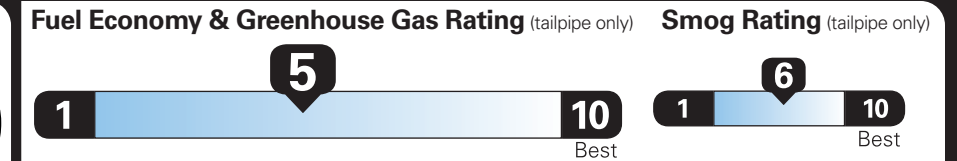

You spend **$2,250** more in fuel costs over 5 years compared to the average new vehicle.

Annual fuel cost **$2,150**

Actual results will vary for many reasons, including driving conditions and how you drive and maintain your vehicle. The average new vehicle gets 29 MPG and costs $8,500 to fuel over 5 years. Cost estimates are based on 15,000 miles per year at $3.30 per gallon. MPGe is miles per gasoline gallon equivalent. Vehicle emissions are a significant cause of climate change and smog.

fueleconomy.gov

Calculate personalized estimates and compare vehicles

GOVERNMENT 5-STAR SAFETY RATINGS

Overall Vehicle Score ★★★★★

Based on the combined ratings of frontal, side and rollover. Should ONLY be compared to other vehicles of similar size and weight.

Frontal Crash Driver Passenger ★★★★★

Based on the risk of injury in a frontal impact. Should ONLY be compared to other vehicles of similar size and weight.

Side Crash Front seat Rear seat ★★★★★

Based on the risk of injury in a side impact.

Rollover ★★★★★

Based on the risk of rollover in a single-vehicle crash.

Star ratings range from 1 to 5 stars (★★★★★), with 5 being the highest.

Source: National Highway Traffic Safety Administration (NHTSA).

www.safercar.gov or 1-888-327-4236