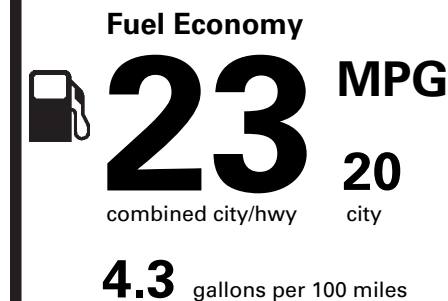

EPA DOT Fuel Economy and Environment

Gasoline Vehicle

Standard SUVs range from 13 to 93 MPG. The best vehicle rates 136 MPGe.

You spend **\$1,250**

more in fuel costs over 5 years compared to the average new vehicle.