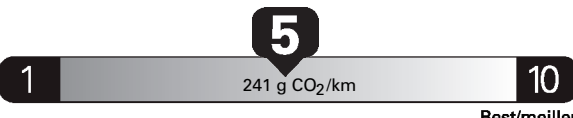

Annual fuel **COST**
for an annual distance of 20,000 km, and an average fuel price of $1.30 per litre

$ 2 678
Coût annuel en carburant

pour une distance annuelle de 20 000 km, et un prix moyen du carburant de 1,30 $ par litre

Standard SUVs range from /
Les VUS ordinaires font entre

2.5 - 17.7 L_e/100 km

L_e is gasoline litre equivalent
L_e signifie litre équivalent d'essence

Carbon Dioxide Rating / Indice de dioxyde de carbone

Tailpipe emissions only / Émissions du tuyau d'échappement seulement

Smog Rating / Indice de Smog