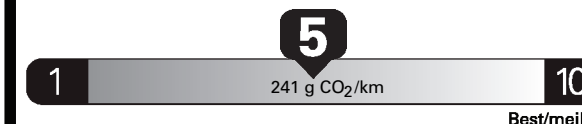

Annual fuel COST
for an annual distance of 20,000 km, and an average fuel price of $1.30 per litre

$ 2 678

Coût annuel en carburant

pour une distance annuelle de 20 000 km, et un prix moyen du carburant de 1,30 $ par litre

Standard SUVs range from /
Les VUS ordinaires font entre

2.5 - 17.7 L_e/100 km

L_e is gasoline litre equivalent
L_e signifie litre équivalent d'essence

Carbon Dioxide Rating / Indice de dioxyde de carbone

Smog Rating / Indice de Smog