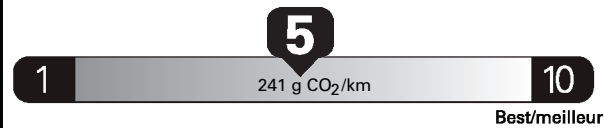

Annual fuel **COST**
for an annual distance of 20,000 km, and an average fuel price of $1.30 per litre

$ 2 678
Coût annuel en carburant

pour une distance annuelle de 20 000 km, et un prix moyen du carburant de 1,30 $ par litre

Standard SUVs range from /
Les VUS ordinaires font entre

2.5 - 17.7 L_e/100 km

L_e is gasoline litre equivalent
L_e signifie litre équivalent d'essence

Carbon Dioxide Rating / Indice de dioxyde de carbone

Tailpipe emissions only / Émissions du tuyau d'échappement seulement

Smog Rating / Indice de Smog