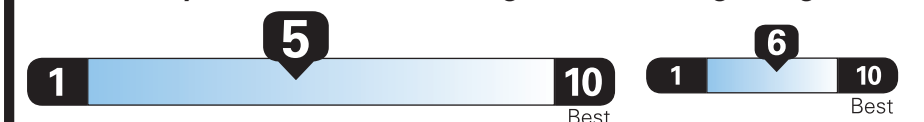

Standard SUVs range from 13 to 102 MPG. The best vehicle rates 140 MPGe.

You spend **\$2,000**

more in fuel costs over 5 years compared to the average new vehicle.

Annual fuel cost

\$2,350

Fuel Economy & Greenhouse Gas Rating (tailpipe only) **Smog Rating** (tailpipe only)