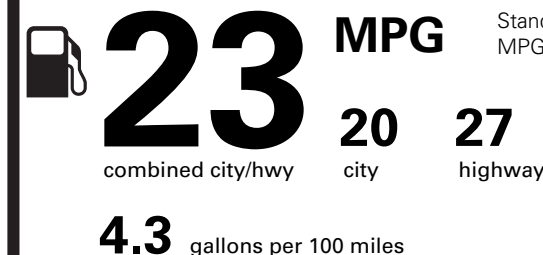

PRICE INFORMATION

BASE PRICE	\$40,670.00
TOTAL OPTIONS/OTHER	7,320.00
TOTAL VEHICLE & OPTIONS/OTHER	47,990.00
DESTINATION & DELIVERY	1,595.00

EPA DOT Fuel Economy and Environment

Gasoline Vehicle

Fuel Economy