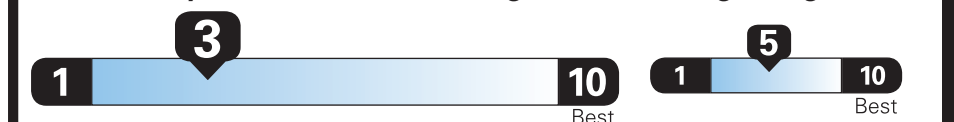

Fuel Economy & Greenhouse Gas Rating (tailpipe only) Smog Rating (tailpipe only)

This vehicle emits 501 grams CO₂ per mile. The best emits 0 grams per mile (tailpipe only). Producing and distributing fuel also create emissions; learn more at fueleconomy.gov.

Actual results will vary for many reasons, including driving conditions and how you drive and maintain your vehicle. The average new vehicle gets 29 MPG and costs $8,500 to fuel over 5 years. Cost estimates are based on 15,000 miles per year at $3.30 per gallon. MPGe is miles per gasoline gallon equivalent. Vehicle emissions are a significant cause of climate change and smog.

fueleconomy.gov

Calculate personalized estimates and compare vehicles

GOVERNMENT 5-STAR SAFETY RATINGS

Overall Vehicle Score ★★★★★

Based on the combined ratings of frontal, side and rollover. Should ONLY be compared to other vehicles of similar size and weight.

Frontal Crash	Driver Passenger	★★★★★

Based on the risk of injury in a frontal impact. Should ONLY be compared to other vehicles of similar size and weight.

Side Crash	Front seat Rear seat	★★★★★

Based on the risk of injury in a side impact.

Rollover	★★★

Based on the risk of rollover in a single-vehicle crash.

Star ratings range from 1 to 5 stars (★★★★★), with 5 being the highest.

Source: National Highway Traffic Safety Administration (NHTSA).

www.safercar.gov or 1-888-327-4236

1FMJU1MG5TEA35089

WARNING: Operating, servicing and maintaining a passenger vehicle, pickup truck, van, or off-road vehicle can expose you to chemicals including engine exhaust, carbon monoxide, phthalates, and lead, which are known to the State of California to cause cancer and birth defects or other reproductive harm. To minimize exposure, avoid breathing exhaust, do not idle the engine except as necessary, service your vehicle in a well-ventilated area and wear gloves or wash your hands frequently when servicing your vehicle. For more information go to www.P65Warnings.ca.gov/passenger-vehicle.

FordPass Connect™

Download the FordPass™ app* and you can:

- Access Vehicle Control Features
- Remotely start, lock and unlock your vehicle.
- Locate your vehicle and check approximate fuel range.
- Receive vehicle health alerts.

Activate 4G LTE Wi-Fi Hotspot

- New vehicles include a 3-month or 3GB data (whichever comes first) Wi-Fi trial.
- Connect up to ten Wi-Fi-equipped devices.

The FordPass Connect™ modem is active and sending vehicle data (e.g., diagnostics) to Ford. See in-vehicle Settings for connectivity options.

Insist on Ford Protect! The only extended service plan fully backed by Ford and honored at every Ford dealership in the U.S., Canada and Mexico. See your Ford dealer or visit www.FordOwner.com.

Get Prequalified now at www.ford.com/finance

RAMP ONE	CB2M
RAMP TWO	CONVOY
ITEM #:	44-Z09D O/T 2

TOTAL MSRP $87,985.00

Scan The QR Code to get more details about this vehicle