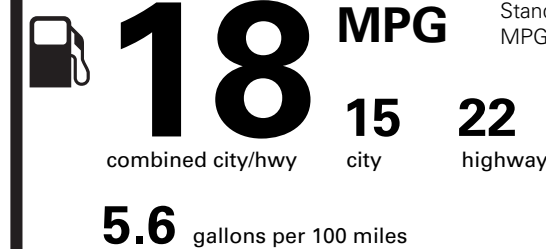

SAFETY/SECURITY

- ADVANCETRAC™ WITH RSC®
- AIRBAGS - DUAL STAGE FRONT
- AIRBAGS - SAFETY CANOPY®
- AIRBAGS - SIDE IMPACT FRNT
- INDIV TIRE PRESS MONIT SYS
- LATCH CHILD SAFETY SYSTEM
- PERSONAL SAFETY SYSTEM™
- REAR OCCUPANT ALERT
- SECURE PKG 1 YR INCLUDED
- SECURILOCK® ANTI-THEFT SYS
- SOS POST-CRASH ALERT SYSTM™

WARRANTY

- 3YR/36,000 BUMPER / BUMPER
- 5YR/60,000 POWERTRAIN
- 5YR/60,000 ROADSIDE ASSIST

INCLUDED ON THIS VEHICLE

(MSRP)

EQUIPMENT GROUP 600A

OPTIONAL EQUIPMENT/OTHER

2026 MODEL YEAR	
SPACE SILVER METALLIC	495.00
3.5L H/O ECOBOOST V6	NO CHARGE
50 STATE EMISSIONS	NO CHARGE
FORD CO-PILOT360 ACTIVE 2.0	NO CHARGE
STEALTH PERFORMANCE PACKAGE	7,450.00
.P285/40R24 A/S BSW TIRES	
.24" EBONY PAINTED ALUM WHEEL	
FLR LNERS RW 1&2 (TRAY STYLE)	200.00
BLUECRUISE EQUIP: 1TIME MIN7YR	2,495.00
DRIVER'S PACKAGE	NO CHARGE
STEALTH APPEARANCE PACKAGE	NO CHARGE
.BLACK ONYX	
CONN PKG:1YR INCL W/FORD APP	
RUNNING BOARD-POWER DEPLOYABLE	NO CHARGE

DEALER INSTALLED OPTIONS

SAFETY KIT - W/ FORD LOGO	60.00
ALL WEATHER FL LNR/TRY STYL-3R	115.00
CARGO ORGANIZER - LARGE	125.00

PRICE INFORMATION

BASE PRICE	$74,250.00
TOTAL OPTIONS/OTHER	10,940.00
TOTAL VEHICLE & OPTIONS/OTHER	85,190.00
DESTINATION & DELIVERY	2,795.00

EPA DOT Fuel Economy and Environment

Gasoline Vehicle

Fuel Economy

Standard SUVs range from 13 to 115 MPG. The best vehicle rates 146 MPGe.

You spend
$5,250

more in fuel costs over 5 years compared to the average new vehicle.

Annual fuel cost
$2,750