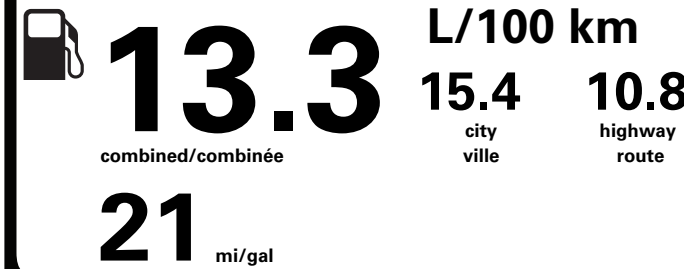

SAFETY/SECURITY

- AIRBAGS, FR/SIDE DRVR/PASS
- LATCH CHILD RESTRAINT SYS
- PERIMETER ALARM
- SAFETY CANOPY
- SECURILOCK ANTI-THEFT SYST
- STOP LAMP-HIGH MOUNT CNTR
- TIRE PRESSURE MONITOR SYS

WARRANTY

- 3YR 60,000KM BASIC
- 5YEAR/100,000 KM POWERTRAIN
- ROADSIDE ASSISTANCE 24 HRS

INCLUDED ON THIS VEHICLE

(MSRP)*

EQUIPMENT GROUP 600A

OPTIONAL EQUIPMENT/OTHER

2027 MODEL YEAR	
FEDERAL EXCISE TAX	100.00
STAR WHITE MET TRI-COAT	800.00
P275/50R22 A/S BSW TIRES	
ENGINE BLOCK HEATER	550.00
FLR LNERS RW 1&2 W/O CRPET MAT	300.00
BLUECRUISE EQUIP: 90 DAY TRIAL	
STEALTH APPEARANCE PACKAGE	5,000.00
.22" MAGNETITE PAINTED ALUM WH	
.BLACK ONYX	
CONNECTIVITY PKG 1 YEAR INCLUD	
FORD CO-PILOT360 ACTIVE 2.0	NO CHARGE
.INTERSECTION ASSIST	
SECURE PKG:1 YR INCLUDED	
KEYLESS ENTRY ILLUMINTD KEYPAD	500.00
FRONT LICENSE PLATE BRACKET	NO CHARGE
DEALER INSTALLED OPTIONS	
AWFLOOR LINER 3RD ROW	160.00

PRICE INFORMATION

BASE PRICE	$97,500.00
TOTAL OPTIONS/OTHER	7,410.00
TOTAL VEHICLE & OPTIONS/OTHER	104,910.00
DESTINATION & DELIVERY	2,695.00

"THIS VEH. NOT INTENDED FOR SALE OR REGISTRATION IN US" RETAIL PRICES EXCLUDE GST/HST

(MSRP)*

Gasoline Vehicle
Véhicule à essence

Fuel Consumption / Consommation de carburant

Annual fuel **COST**
for an annual distance of 20,000 km, and an average fuel price of $1.05 per litre

$ 2 793

Coût annuel en carburant

pour une distance annuelle de 20 000 km, et un prix moyen du carburant de 1,05 $ par litre

Standard SUVs range from /
Les VUS ordinaires font entre

2.1 - 17.7 L_e/100 km

L_e is gasoline litre equivalent
L_e signifie litre équivalent d'essence

Carbon Dioxide Rating / Indice de dioxyde de carbone

Smog Rating / Indice de Smog

Tailpipe emissions only / Émissions du tuyau d'échappement seulement

Estimates are based on Government of Canada approved criteria and testing methods. Vehicle's actual fuel consumption will vary.

Estimations établies selon des méthodes d'essai et des critères approuvés par le gouvernement du Canada. La consommation de carburant réelle du véhicule variera.

For more information visit

vehicles.nrcan.gc.ca

Pour plus d'information visitez

vehicules.nrcan.gc.ca

U.S. GOVERNMENT SAFETY RATINGS
COTES DE SÉCURITÉ DU GOUVERNEMENT AMÉRICAIN

Overall Vehicle Score /
Cote globale du véhicule **★★★★★**

Frontal Crash / Collision frontale
Driver / Conducteur **★★★★★**
Passenger / Passager **★★★★★**

Side Crash / Collision latérale
Front seat / Siège avant **★★★★★**
Rear seat / Siège arrière **★★★★★**

Rollover / Capotage **★★★**

Star ratings range from 1 to 5 stars (*****), with 5 being the highest.
Les cotes varient de 1 à 5 étoiles (*****), 5 étant la cote la plus élevée.

Source: U.S. National Highway Traffic Safety Administration
For more information / Pour de plus amples renseignements
www.safercar.gov

1FMJU1M89VEA00874

Download the Ford app
Connect your Ford with your phone

Available Remote Features*

- Remote Start, Lock and Unlock
- GPS Location
- Vehicle Health Monitoring

More From the App

- Schedule Vehicle Service
- Set Preferred Dealer
- Access Ford Rewards
- Manage Over-The-Air Software Updates

Scan code not operational at this time

FOR PLANT USE ONLY

SOLD TO/VENDU A Tisdales Sales & Service Ltd P.O. BOX 1329 Kindersley SK CAN S0L 1S0	B40 728	RAMP ONE/ TERMINAL UN RA69	DEALER NO./CONCESSIONNAIRE B40 728
SHIP TO (IF OTHER THAN SOLD TO) / EXPEDIER A (SI AUTRE QUE L'ACHETEUR)		RAMP TWO/ TERMINAL DEUX	FINAL ASSEMBLY PLANT/ USINE DE MONTAGE KENTUCKY
SHIP THROUGH/EXPEDIER VIA	METHOD OF TRANSP / MODE DE TRANSPORT RAIL	ITEM #: B4-Z738 O/T 2	TF181 N RE 2X 715 000064 06 18 26

TOTAL MSRP $107,605.00

* MANUFACTURER'S SUGGESTED RETAIL PRICE = MSRP
* NOTE: THIS PRICE HAS BEEN DEVELOPED AS A GUIDE. DEALERS MAY SELL FOR LESS AND ARE NOT UNDER ANY OBLIGATION TO ACCEPT THIS SUGGESTED RETAIL PRICE.

Insist on Ford Protect! The only extended service plan fully backed by Ford and honored at every Ford dealership in the US and Canada. See your Ford dealer for additional details, or visit www.ford.ca for more information.