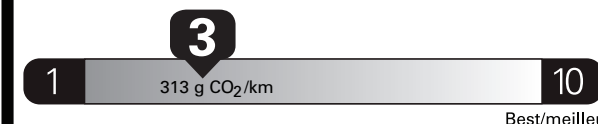

Annual fuel **COST**
for an annual distance of 20,000 km, and an average fuel price of $1.05 per litre

$ 2 793

Coût annuel en carburant

pour une distance annuelle de 20 000 km, et un prix moyen du carburant de 1,05 $ par litre

Standard SUVs range from /
Les VUS ordinaires font entre

2.1 - 17.7 L_e/100 km

L_e is gasoline litre equivalent
L_e signifie litre équivalent d'essence

Carbon Dioxide Rating / Indice de dioxyde de carbone

Smog Rating / Indice de Smog