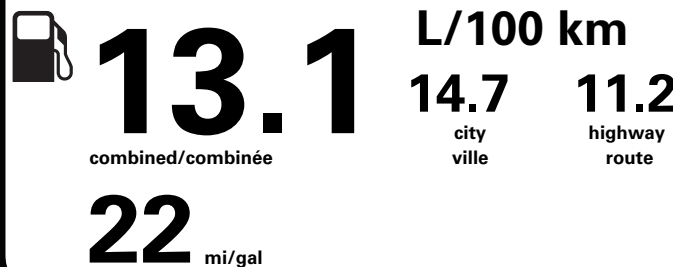

SAFETY/SECURITY

- ADVANCETRAC W/ ROLL STABILITY CONTROL
- AIRBAGS, DRIVER & PASS
- LATCH CHILD RESTRAINT SYS
- SECURILOCK ANTI-THEFT SYS
- SOS POST CRASH ALERT SYST
- TIRE PRESSURE MONITOR SYS

WARRANTY

- 3 YR/60,000 KM BASIC
- 5YEAR/100,000 KM POWERTRAIN
- ROADSIDE ASSISTANCE 24 HRS

INCLUDED ON THIS VEHICLE

(MSRP)*

EQUIPMENT GROUP 303A

5,330.00

- 360-DEGREE CAMERA
- ENHANCED ACTIVE PARK ASSIST
- STEALTH EDITION PACKAGE

OPTIONAL EQUIPMENT/OTHER

2021 MODEL YEAR	
FEDERAL EXCISE TAX	100.00
P285/45R22 AS BSW	
22" BLACK PNTD ALUM WHEELS	
RUNNING BRDS, BLK-PWR DEPLOY	
BLACK HEADLAMP ACCENTS	
CONVENIENCE PACKAGE	1,400.00
.ADVANCED CARGO MANAGER	
.ROOF-RAIL CROSSBARS, BLACK	
.2ND ROW STANDARD SEAT BELTS	
HEAVY-DUTY TRAILER TOW	NO CHARGE
.3.73 RATIO REGULAR AXLE	
2ND ROW BUCKET SEATS	400.00
FLOOR LINERS, FRONT & 2ND ROW	250.00
VOICE-ACTV TOUCH-SCR NAV SYS	NO CHARGE
CONTINUOUS CNTL DAMP SUSP	995.00
CONTROL TRAC W/ ELSD	1,250.00
FRONT LICENSE PLATE BRACKET	NO CHARGE

PRICE INFORMATION

BASE PRICE	$79,420.00
TOTAL OPTIONS/OTHER	9,725.00
TOTAL VEHICLE & OPTIONS/OTHER	89,145.00
DESTINATION & DELIVERY	1,995.00

Gasoline Vehicle
Véhicule à essence

Fuel Consumption / Consommation de carburant

Annual fuel **COST**
for an annual distance of 20,000 km, and an average fuel price of $1.25 per litre

$ 3 275

Coût annuel en carburant

pour une distance annuelle de 20 000 km, et un prix moyen du carburant de 1,25 $ par litre

Standard SUVs range from /
Les VUS ordinaires font entre

2.3 - 17.7 L_e/100 km

L_e is gasoline litre equivalent
L_e signifie litre équivalent d'essence

Carbon Dioxide Rating / Indice de dioxyde de carbone

Smog Rating / Indice de Smog

Tailpipe emissions only / Émissions du tuyau d'échappement seulement

Estimates are based on Government of Canada approved criteria and testing methods. Vehicle's actual fuel consumption will vary.

Estimations établies selon des méthodes d'essai et des critères approuvés par le gouvernement du Canada. La consommation de carburant réelle du véhicule variera.

For more information visit

vehicles.nrcan.gc.ca

Pour plus d'information visitez

vehicules.nrcan.gc.ca

U.S. GOVERNMENT SAFETY RATINGS
COTES DE SÉCURITÉ DU GOUVERNEMENT AMÉRICAIN

Overall Vehicle Score / Cote globale du véhicule	★★★★★
Frontal Crash / Collision frontale	★★★★★
Side Crash / Collision latérale	★★★★★
Rollover / Capotage	★★★★

Star ratings range from 1 to 5 stars (*****), with 5 being the highest.
Les cotes varient de 1 à 5 étoiles (*****), 5 étant la cote la plus élevée.

Source: U.S. National Highway Traffic Safety Administration
For more information / Pour de plus amples renseignements
www.safercar.gov

1FMJK2AT3MEA59924

FordPass Connect™

Download the FordPass™ app* and you can:

1. **Access Vehicle Control Features**
2. Remotely start, lock and unlock your vehicle.
   - Locate your vehicle and check approximate fuel range.
   - Receive vehicle health alerts.

1. **Activate 4G LTE Wi-Fi Hotspot**
2. New vehicles include a 3-month or 3GB data (whichever comes first) Wi-Fi trial.
   - Connect up to ten Wi-Fi-equipped devices.

The FordPass Connect™ modem is active and sending vehicle data (e.g., diagnostics) to Ford. See in-vehicle Settings for connectivity options.

Scan code not operational at this time

FOR PLANT USE ONLY

Insist on Ford Protect! The only extended service plan fully backed by Ford and honored at every Ford dealership in the US and Canada. See your Ford dealer for additional details, or visit www.ford.ca for more information.

Personalize your vehicle with Ford Custom Accessories. Genuine Ford Accessories are engineered for your vehicle and can be included under the Ford New Vehicle Limited Warranty. Certain conditions, limitations and exclusions apply. See your Dealer for details.