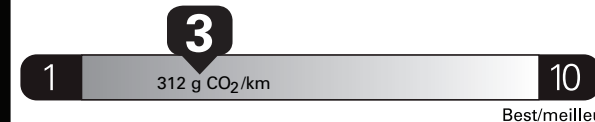

Annual fuel **COST**
for an annual distance of 20,000 km, and an average fuel price of $1.50 per litre

$ 3 990

Coût annuel en carburant

pour une distance annuelle de 20 000 km, et un prix moyen du carburant de 1,50 $ par litre

Standard SUVs range from /
Les VUS ordinaires font entre

2.1 - 19.0 L_e/100 km

L_e is gasoline litre equivalent
L_e signifie litre équivalent d'essence

Carbon Dioxide Rating / Indice de dioxyde de carbone

Smog Rating / Indice de Smog