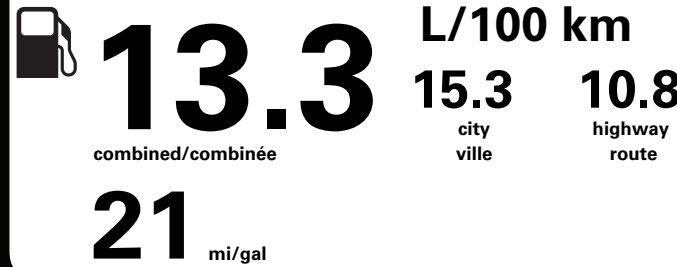

Fuel Consumption / Consommation de carburant

Annual fuel **COST**
for an annual distance of 20,000 km, and an average fuel price of $1.50 per litre

$ 3 990

Coût annuel en carburant

pour une distance annuelle de 20 000 km, et un prix moyen du carburant de 1,50 $ par litre

Standard SUVs range from /
Les VUS ordinaires font entre

2.1 - 19.0 L_e/100 km

L_e is gasoline litre equivalent
L_e signifie litre équivalent d'essence

Carbon Dioxide Rating / Indice de dioxyde de carbone

Smog Rating / Indice de Smog

Tailpipe emissions only / Émissions du tuyau d'échappement seulement

Estimates are based on Government of Canada approved criteria and testing methods. Vehicle's actual fuel consumption will vary.

Estimations établies selon des méthodes d'essai et des critères approuvés par le gouvernement du Canada. La consommation de carburant réelle du véhicule variera.

For more information visit

vehicles.nrcan.gc.ca

Pour plus d'information visitez

vehicules.nrcan.gc.ca

U.S. GOVERNMENT SAFETY RATINGS
COTES DE SÉCURITÉ DU GOUVERNEMENT AMÉRICAIN

Overall Vehicle Score / Cote globale du véhicule	★★★★★
Frontal Crash / Collision frontale	★★★★★
Side Crash / Collision latérale	★★★★★
Rollover / Capotage	★★★

Star ratings range from 1 to 5 stars (*****), with 5 being the highest.
Les cotes varient de 1 à 5 étoiles (*****), 5 étant la cote la plus élevée.

Source: U.S. National Highway Traffic Safety Administration
For more information / Pour de plus amples renseignements
www.safercar.gov

FordPass Connect™

Download the FordPass™ app* and you can:

Access Vehicle Control Features

- Remotely start, lock and unlock your vehicle.
- Locate your vehicle and check approximate fuel range.
- Receive vehicle health alerts.

Activate 4G LTE Wi-Fi Hotspot

- New vehicles include a 3-month or 3GB data (whichever comes first) Wi-Fi trial.
- Connect up to ten Wi-Fi-equipped devices.

Ask your sales consultant for more details.

Scan code not operational at this time

FOR PLANT USE ONLY

SOLD TO/VENDU A Meadowvale Ford Sales & Serv 2230 Battleford Road Mississauga ON CAN L5N 3K6	B10 280	RAMP ONE/ TERMINAL UN RC7M	DEALER NO./CONCESSIONNAIRE B10 280

TOTAL MSRP $119,140.00

SHIP TO (IF OTHER THAN SOLD TO) / EXPÉDIER A (SI AUTRE QUE L'ACHÉTEUR)	RAMP TWO/ TERMINAL DEUX	FINAL ASSEMBLY PLANT/ USINE DE MONTAGE KENTUCKY

* MANUFACTURER'S SUGGESTED RETAIL PRICE = MSRP
* NOTE: THIS PRICE HAS BEEN DEVELOPED AS A GUIDE. DEALERS MAY SELL FOR LESS AND ARE NOT UNDER ANY OBLIGATION TO ACCEPT THIS SUGGESTED RETAIL PRICE.

SHIP THROUGH/EXPÉDIER VIA	METHOD OF TRANSP / MODE DE TRANSPORT RAIL	ITEM #: B1-D101 O/T 1

SPECIAL ORDER

TB261 N RE 2X 630 000115 02 26 26

Insist on Ford Protect! The only extended service plan fully backed by Ford and honored at every Ford dealership in the US and Canada. See your Ford dealer for additional details, or visit www.ford.ca for more information.