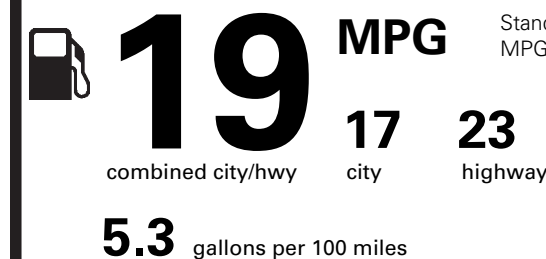

SAFETY/SECURITY

- ADVANCED SECURITY PACK
- ADVANCETRAC® WITH RSC®
- AIRBAGS - DUAL STAGE FRONT
- AIRBAGS - SAFETY CANOPY®
- AIRBAGS - SIDE IMPACT
- INDIV TIRE PRESS MONIT SYS
- LATCH CHILD SAFETY SYSTEM
- PERIMETER ALARM
- PERSONAL SAFETY SYSTEM™
- SOS POST-CRASH ALERT SYSTM™

WARRANTY

- 3YR/36,000 BUMPER / BUMPER
- 5YR/60,000 POWERTRAIN
- 5YR/60,000 ROADSIDE ASSIST

INCLUDED ON THIS VEHICLE

(MSRP)

EQUIPMENT GROUP 301A

1,475.00

- PANORAMIC VISTA ROOF

OPTIONAL EQUIPMENT/OTHER

- .20" PREM DRK TARNISH-PNTD WHL
- P275/55R20 A/S BSW TIRES
- DAYTIME RUNNING LAMPS (DRL)

NO CHARGE

PRICE INFORMATION

BASE PRICE	$63,575.00
TOTAL OPTIONS/OTHER	1,475.00
TOTAL VEHICLE & OPTIONS/OTHER	65,050.00
DESTINATION & DELIVERY	1,695.00

TOTAL MSRP $66,745.00

Whether you decide to lease or finance your vehicle, you'll find the choices that are right for you. See your dealer for details or visit www.ford.com/finance.

SPECIAL ORDER

MA261 N RB 2XX 115 000449 01 26 21

This label is affixed pursuant to the Federal Automobile Information Disclosure Act. Gasoline, License, and Title Fees, State and Local taxes are not included. Dealer installed options or accessories are not included unless listed above.

EPA DOT Fuel Economy and Environment

Gasoline Vehicle

Fuel Economy

Standard SUVs range from 13 to 101 MPG. The best vehicle rates 141 MPGe.

You spend **$3,250**

more in fuel costs over 5 years compared to the average new vehicle.

Annual fuel cost

$2,150