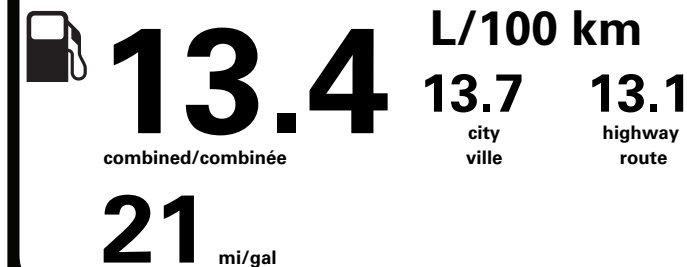

Fuel Consumption / Consommation de carburant

Annual fuel COST
for an annual distance of 20,000 km, and an average fuel price of $1.55 per litre

$ 4 154

Coût annuel en carburant

pour une distance annuelle de 20 000 km, et un prix moyen du carburant de 1,55 $ par litre

Small SUVs range from /
Les petits VUS font entre

1.9 - 16.8 L_e/100 km

L_e is gasoline litre equivalent
L_e signifie litre équivalent d'essence

Carbon Dioxide Rating / Indice de dioxyde de carbone

4

314 g CO₂/km

Best/meilleur

Tailpipe emissions only / Émissions du tuyau d'échappement seulement

Smog Rating / Indice de Smog

5

Best/meilleur

Estimates are based on Government of Canada approved criteria and testing methods. Vehicle's actual fuel consumption will vary.

Estimations établies selon des méthodes d'essai et des critères approuvés par le gouvernement du Canada. La consommation de carburant réelle du véhicule variera.

For more information visit

vehicles.nrcan.gc.ca

Pour plus d'information visitez

vehicules.nrcan.gc.ca

U.S. GOVERNMENT SAFETY RATINGS
COTES DE SÉCURITÉ DU GOUVERNEMENT AMÉRICAIN

Overall Vehicle Score /
Cote globale du véhicule

Not Rated / Non coté

Frontal Crash

Driver / Conducteur

★★★★

Collision frontale

Passenger / Passager

★★★★★

Side Crash

Front seat / Siège avant

Not Rated / Non coté

Collision latérale

Rear seat / Siège arrière

Not Rated / Non coté

Rollover / Capotage

★★★

Star ratings range from 1 to 5 stars (*****), with 5 being the highest. Les cotes varient de 1 à 5 étoiles (*****), 5 étant la cote la plus élevée.

Source: U.S. National Highway Traffic Safety Administration
For more information / Pour de plus amples renseignements
www.safercar.gov

1FMEE9BPXSLB24859