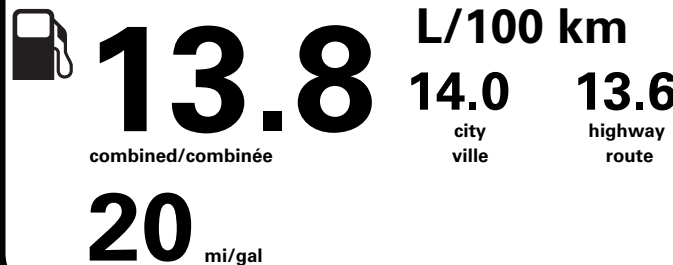

SPECIAL ORDER

TC261 R RE 2X 645 001098 03 26 26

Canada

ENERGUIDE

Gasoline Vehicle
Véhicule à essence

Fuel Consumption / Consommation de carburant

Annual fuel COST
for an annual distance of 20,000 km, and an average fuel price of \$1.50 per litre