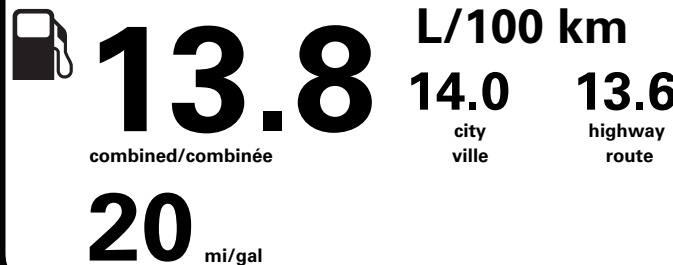

Canada

ENERGUIDE

Gasoline Vehicle  
Véhicule à essence

Fuel Consumption / Consommation de carburant

Annual fuel COST  
for an annual distance of 20,000 km, and an average fuel price of \$1.50 per litre

**\$ 4 140**