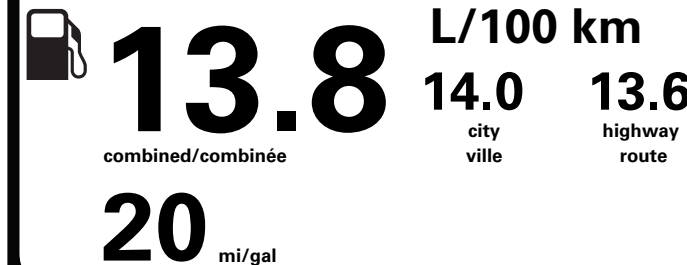

Canada

ENERGUIDE

Gasoline Vehicle
Véhicule à essence

Fuel Consumption / Consommation de carburant

Annual fuel COST
for an annual distance of 20,000 km, and an average fuel price of \$1.50 per litre

\$ 4 140