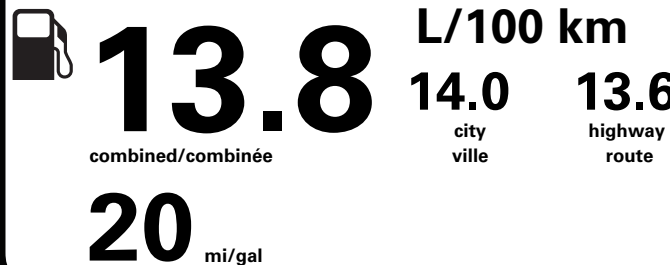

TC261 R RE 2X 645 001188 03 26 26

Canada

ENERGUIDE

Gasoline Vehicle  
Véhicule à essence

Fuel Consumption / Consommation de carburant

Annual fuel COST  
for an annual distance of 20,000 km, and an average fuel price of \$1.50 per litre