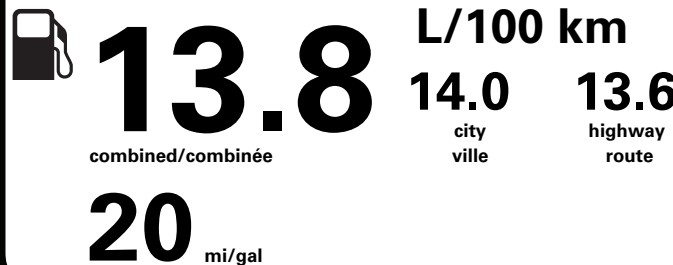

Canada

ENERGUIDE

Gasoline Vehicle
Véhicule à essence

Fuel Consumption / Consommation de carburant

Annual fuel **COST**
 for an annual distance of 20,000 km, and an average fuel price of \$1.50 per litre

\$ 4 140