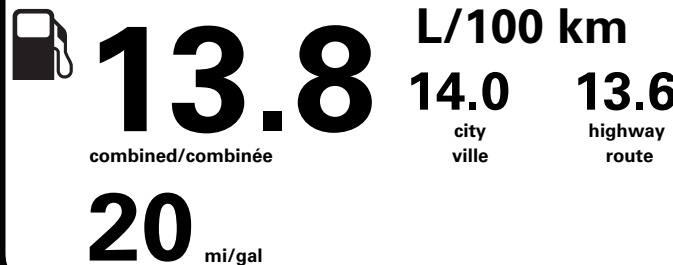

Canada

ENERGUIDE

Gasoline Vehicle
Véhicule à essence

Fuel Consumption / Consommation de carburant

Annual fuel cost
for an annual distance of 20,000 km, and an average fuel price of \$1.50 per litre

\$ 4 140