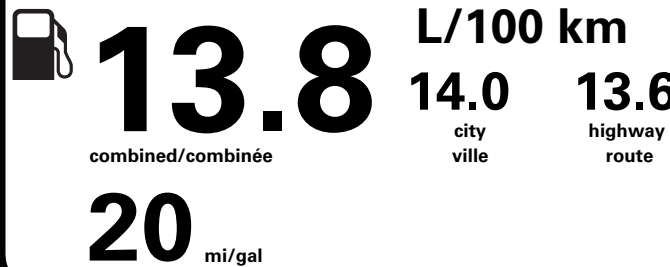

Fuel Consumption / Consommation de carburant