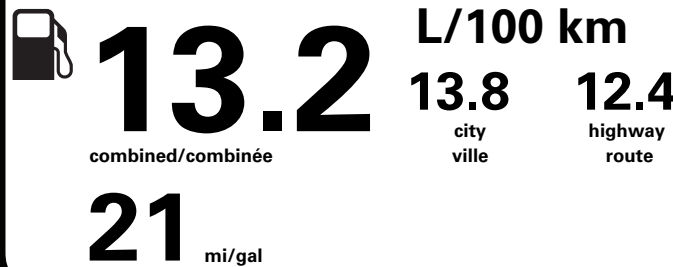

Canada

ENERGUIDE

Gasoline Vehicle
Véhicule à essence

Fuel Consumption / Consommation de carburant

Annual fuel COST
for an annual distance of 20,000 km, and an average fuel price of \$1.50 per litre

\$ 3 960