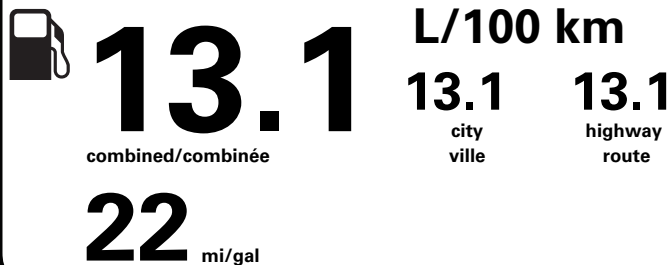

ENERGUIDE

Gasoline Vehicle
Véhicule à essence

Fuel Consumption / Consommation de carburant

Annual fuel cost
for an annual distance of 20,000 km, and an average fuel price of \$1.25 per litre

\$ 2 096

Coût annuel en carburant