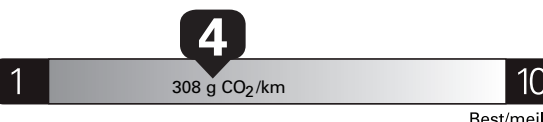

Annual fuel cost
for an annual distance of 20,000 km, and an average fuel price of $1.25 per litre

$ 2 096

Coût annuel en carburant

pour une distance annuelle de 20 000 km, et un prix moyen du carburant de 1,25 $ par litre

Small SUVs range from /
Les petits VUS font entre

1.9 - 14.3 L_e/100 km

L_e is gasoline litre equivalent
L_e signifie litre équivalent d'essence

Carbon Dioxide Rating / Indice de dioxyde de carbone

Tailpipe emissions only / Émissions du tuyau d'échappement seulement

Smog Rating / Indice de Smog