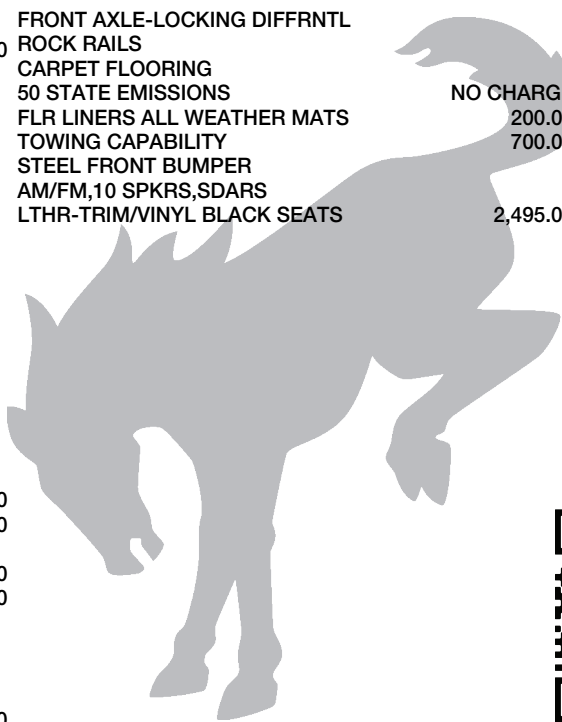

(MSRP)*

6,495.00

- FRONT AXLE-LOCKING DIFFRNTL
- ROCK RAILS
- CARPET FLOORING
- 50 STATE EMISSIONS
- FLR LINERS ALL WEATHER MATS
- TOWING CAPABILITY
- STEEL FRONT BUMPER
- AM/FM,10 SPKRS,SDARS
- LTHR-TRIM/VINYL BLACK SEATS

(MSRP)*

NO CHARGE

200.00
700.00
2,495.00

PRICE INFORMATION

BASE PRICE	$62,990.00
TOTAL OPTIONS/OTHER	16,485.00
TOTAL VEHICLE & OPTIONS/OTHER	79,475.00
DESTINATION & DELIVERY	2,095.00

"THIS VEH. NOT INTENDED FOR SALE OR REGISTRATION IN US" RETAIL PRICES EXCLUDE GST/HST

Bronco Off-Road is an outdoor and off-road adventure playground. Original Bronco owners who purchase and take delivery can attend this full-day, immersive driving experience, valued at $2500. Fleet vehicles not eligible. See

www.BroncoOffRodeo.com for more information.

OPTIONAL EQUIPMENT/OTHER

2023 MODEL YEAR	
FEDERAL EXCISE TAX	100.00
AZURE GREY MET TRI-COAT	800.00
.17" MCHNED GREY-PNTD ALUM WLS	
2.7L ECOBOOST V6 ENGINE	2,250.00
10-SPEED AUTO TRANSMISSION	1,750.00
.LT285/70R17 A/T TIRES (33")	
4.46/REAR AXLE-LOCKING DIFF	
REMOTE START SYSTEM	
CNCTD BLT-IN NAV(3-YR INC)	
HARD TOP, MOULDED-IN-COLOUR	1,695.00
.FRT ROW TOP PANEL STORAGE BAG	
SOUND DEADENING HEADLINER	NO CHARGE

RAMP ONE/TERMINAL UN		CA8G	TOTAL MSRP $81,570.00
RAMP TWO/TERMINAL DEUX	FINAL ASSEMBLY PLANT/USINE DE MONTAGE	MICHIGAN	
METHOD OF TRANSP/MODE DE TRANSPORT	ITEM #: B6-B200 O/T 2		* MANUFACTURER'S SUGGESTED RETAIL PRICE = MSRP
			* NOTE: THIS PRICE HAS BEEN DEVELOPED AS A GUIDE. DEALERS MAY SELL FOR LESS AND ARE NOT UNDER ANY OBLIGATION TO ACCEPT THIS SUGGESTED RETAIL PRICE.
			PL061 N RE 2X 360 001011 11 06 23

Fuel Consumption / Consommation de carburant

14.1

combined/combinée

20

mi/gal

L/100 km

14.1

city

ville

L/100 km

14.1

highway

route

Annual fuel COST
for an annual distance of 20,000 km, and an average fuel price of $1.25 per litre

$ 3 525

Coût annuel en carburant
pour une distance annuelle de 20 000 km, et un prix moyen du carburant de 1,25 $ par litre

Small SUVs range from / Les petits VUS font entre

1.9 - 14.3 L_e/100 km

L_e is gasoline litre equivalent
L_e signifie litre équivalent d'essence

Carbon Dioxide Rating / Indice de dioxyde de carbone

3

1 331 g CO₂/km 10

Best/meilleur

Smog Rating / Indice de Smog

6

1 10

Best/meilleur

Tailpipe emissions only / Émissions du tuyau d'échappement seulement

Estimates are based on Government of Canada approved criteria and testing methods. Vehicle's actual fuel consumption will vary.

Estimations établies selon des méthodes d'essai et des critères approuvés par le gouvernement du Canada. La consommation de carburant réelle du véhicule variera.

For more information visit

vehicles.nrcan.gc.ca

Pour plus d'information visitez

vehicules.nrcan.gc.ca

**U.S. GOVERNMENT SAFETY RATINGS
COTES DE SÉCURITÉ DU GOUVERNEMENT AMÉRICAIN**

Overall Vehicle Score / Cote globale du véhicule		Not Rated / Non coté
Frontal Crash / Collision frontale	Driver / Conducteur Passenger / Passager	★★★★★
Side Crash / Collision latérale	Front seat / Siège avant Rear seat / Siège arrière	Not Rated / Non coté Not Rated / Non coté
Rollover / Capotage		★★★

Star ratings range from 1 to 5 stars (*****), with 5 being the highest.
Les cotes varient de 1 à 5 étoiles (*****), 5 étant la cote la plus élevée.

**Source: U.S. National Highway Traffic Safety Administration
For more information / Pour de plus amples renseignements
www.safercar.gov**

BRONCO™

BUILT WILD

The FordPass Connect™ modem is active and sending vehicle data (e.g., diagnostics) to Ford. See in-vehicle Settings for connectivity options.

FordPass Connect™ service and FordPass™ App required for certain remote features (see App Terms for more information). Connected service and related feature functionality is subject to compatible AT&T-network availability. Evolving technology / cellular networks may affect functionality and availability, or continued provision of some features, prohibiting them from functioning. Message and data rates may apply. See your local Ford website for our privacy policy.

1FMEE5DP4PLC06762

Scan code not operational at this time

FOR PLANT USE ONLY