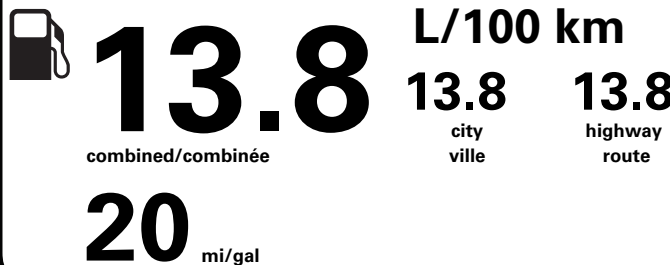

Fuel Consumption / Consommation de carburant