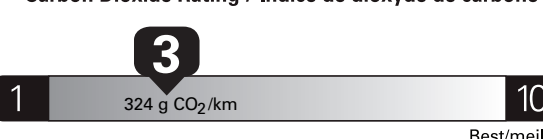

Annual fuel **COST**
for an annual distance of 20,000 km, and an average fuel price of $1.45 per litre

$ 4 002

Coût annuel en carburant

pour une distance annuelle de 20 000 km, et un prix moyen du carburant de 1,45 $ par litre

Small SUVs range from /
Les petits VUS font entre

1.9 - 16.5 L_e/100 km

L_e is gasoline litre equivalent
L_e signifie litre équivalent d'essence

Carbon Dioxide Rating / Indice de dioxyde de carbone

Tailpipe emissions only / Émissions du tuyau d'échappement seulement

Smog Rating / Indice de Smog