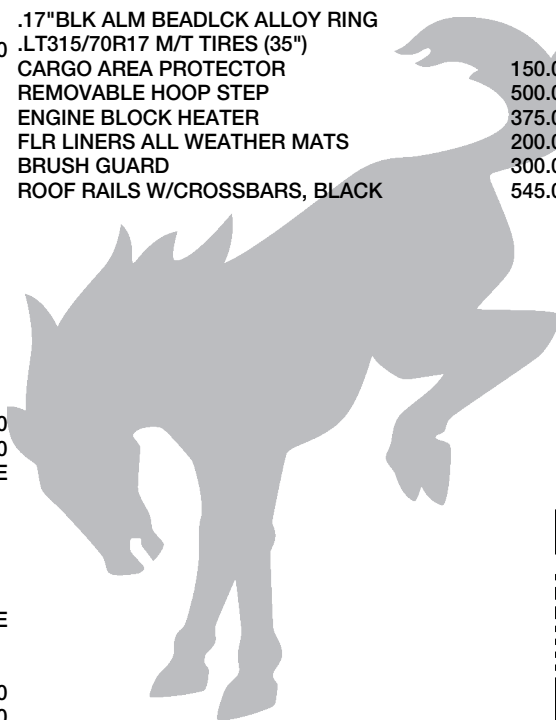

WARRANTY

- 3 YR/60,000 KM BASIC
- 5YEAR/100,000 KM POWERTRAIN
- ROADSIDE ASSISTANCE 24 HRS

INCLUDED ON THIS VEHICLE

EQUIPMENT GROUP 334A

- •BADLANDS SERIES
- •MID PACKAGE
- •DUAL-ZONE ELEC CLIMATE CNTRL
- •FRONT ROW HEATED SEATS
- •POWER OUTLET
- •FORD CO-PILOT360
- •HIGH/LUX PACKAGE
- •360-DEGREE CAMERA
- •ADAPTIVE CRUISE CONTROL
- •HEATED STEERING WHEEL
- •WIRELESS CHARGING PAD

(MSRP)*

- .17"BLK ALM BEADLCK ALLOY RING 5,545.00
- .LT315/70R17 M/T TIRES (35")
- CARGO AREA PROTECTOR 150.00
- REMOVABLE HOOP STEP 500.00
- ENGINE BLOCK HEATER 375.00
- FLR LINERS ALL WEATHER MATS 200.00
- BRUSH GUARD 300.00
- ROOF RAILS W/CROSSBARS, BLACK 545.00

(MSRP)*

- **PRICE INFORMATION**
- BASE PRICE $63,555.00
- TOTAL OPTIONS/OTHER 20,250.00
- TOTAL VEHICLE & OPTIONS/OTHER DESTINATION & DELIVERY 83,805.00
- 2,095.00

(MSRP)*

"THIS VEH. NOT INTENDED FOR SALE OR REGISTRATION IN US" RETAIL PRICES EXCLUDE GST/HST

OPTIONAL EQUIPMENT/OTHER

- 2024 MODEL YEAR
- FEDERAL EXCISE TAX 100.00
- 2.7L ECOBOOST V6 ENGINE 2,695.00
- 10-SPEED AUTO TRANSMISSION NO CHARGE
- ADVANCED 4X4
- AM/FM,10 SPKRS,SDARS
- CNCTD NAV (1-YEAR SUB INC)
- REMOTE START SYSTEM
- LED SIGNATURE LIGHTING
- HARD TOP, MOULDED-IN-COLOUR NO CHARGE
- .SOUND DEADENING HEADLINER
- .FRT ROW TOP PANEL STORAGE BAG
- LTHR-TRIM/VINYL BLACK SEATS 2,495.00
- SASQUATCH PACKAGE 7,345.00
- .4.7/REAR AXLE-LOCKING DIFF
- .FRONT AXLE-LOCKING DIFFRNTL

Bronco Off-Road is an outdoor and off-road adventure playground. Original Bronco owners who purchase and take delivery can attend this full-day, immersive driving experience, valued at $2500. Fleet vehicles not eligible. See

www.BroncoOffRodeo.com for more information.

	RAMP ONE/TERMINAL UN		TOTAL MSRP $85,900.00
	RA69		
	RAMP TWO/TERMINAL DEUX	FINAL ASSEMBLY PLANT/USINE DE MONTAGE	* MANUFACTURER'S SUGGESTED RETAIL PRICE = MSRP * NOTE: THIS PRICE HAS BEEN DEVELOPED AS A GUIDE. DEALERS MAY SELL FOR LESS AND ARE NOT UNDER ANY OBLIGATION TO ACCEPT THIS SUGGESTED RETAIL PRICE.
		MICHIGAN	
	METHOD OF TRANSP/MODE DE TRANSPORT	ITEM #: B4-R200 O/T 2	
	RAIL	RA231 N RE 2X 420 001293 01 23 24	

Fuel Consumption / Consommation de carburant

13.9

combined/combinée

20

mi/gal

14.0

city ville

13.7

highway route

Annual fuel **COST**
for an annual distance of 20,000 km, and an average fuel price of $1.45 per litre

$ 4 031

Coût annuel en carburant
pour une distance annuelle de 20 000 km, et un prix moyen du carburant de 1,45 $ par litre

Small SUVs range from / Les petits VUS font entre

1.9 - 16.5 L_e/100 km

L_e is gasoline litre equivalent
L_e signifie litre équivalent d'essence

Carbon Dioxide Rating / Indice de dioxyde de carbone

3

326 g CO₂/km

Best/meilleur

Smog Rating / Indice de Smog

6

Best/meilleur

Tailpipe emissions only / Émissions du tuyau d'échappement seulement

Estimates are based on Government of Canada approved criteria and testing methods. Vehicle's actual fuel consumption will vary.

Estimations établies selon des méthodes d'essai et des critères approuvés par le gouvernement du Canada. La consommation de carburant réelle du véhicule variera.

For more information visit

vehicles.nrcan.gc.ca

Pour plus d'information visitez

vehicules.nrcan.gc.ca

**U.S. GOVERNMENT SAFETY RATINGS
COTES DE SÉCURITÉ DU GOUVERNEMENT AMÉRICAIN**

Overall Vehicle Score / Cote globale du véhicule	Not Rated / Non coté	
Frontal Crash Collision frontale	Driver / Conducteur Passenger / Passager	Not Rated / Non coté Not Rated / Non coté
Side Crash Collision latérale	Front seat / Siège avant Rear seat / Siège arrière	Not Rated / Non coté Not Rated / Non coté
Rollover / Capotage	★ ★ ★	

Star ratings range from 1 to 5 stars (*****), with 5 being the highest. Les cotes varient de 1 à 5 étoiles (*****), 5 étant la cote la plus élevée.

**Source: U.S. National Highway Traffic Safety Administration
For more information / Pour de plus amples renseignements
www.safercar.gov**