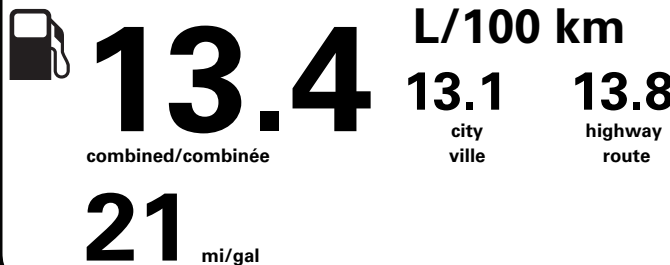

Gasoline Vehicle
Véhicule à essence

Fuel Consumption / Consommation de carburant

Annual fuel COST
for an annual distance of 20,000 km, and an average fuel price of \$1.45 per litre

\$ 3 886

Coût annuel en carburant