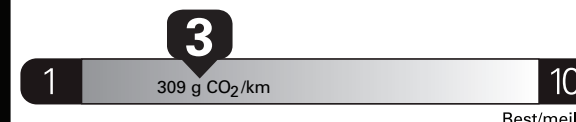

Annual fuel **COST**
for an annual distance of 20,000 km, and an average fuel price of $1.50 per litre

$ 3 960

Coût annuel en carburant

pour une distance annuelle de 20 000 km, et un prix moyen du carburant de 1,50 $ par litre

Small SUVs range from /
Les petits VUS font entre

1.9 - 16.8 L_e/100 km

L_e is gasoline litre equivalent
L_e signifie litre équivalent d'essence

Carbon Dioxide Rating / Indice de dioxyde de carbone

Tailpipe emissions only / Émissions du tuyau d'échappement seulement

Smog Rating / Indice de Smog