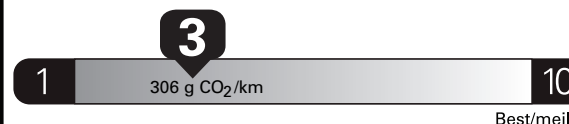

Annual fuel **COST**
for an annual distance of 20,000 km, and an average fuel price of $1.50 per litre

$ 3 960

Coût annuel en carburant

pour une distance annuelle de 20 000 km, et un prix moyen du carburant de 1,50 $ par litre

Small SUVs range from /
Les petits VUS font entre

1.9 - 16.8 L_e/100 km

L_e is gasoline litre equivalent
L_e signifie litre équivalent d'essence

Carbon Dioxide Rating / Indice de dioxyde de carbone

Tailpipe emissions only / Émissions du tuyau d'échappement seulement

Smog Rating / Indice de Smog