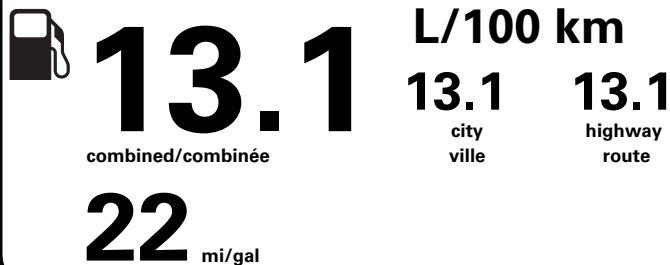

Fuel Consumption / Consommation de carburant

Annual fuel **COST**
for an annual distance of 20,000 km, and an average fuel price of $1.45 per litre

$ 3 799

Coût annuel en carburant

pour une distance annuelle de 20 000 km, et un prix moyen du carburant de 1,45 $ par litre

Small SUVs range from /
Les petits VUS font entre

1.9 - 16.5 L_e/100 km

L_e is gasoline litre equivalent
L_e signifie litre équivalent d'essence

Carbon Dioxide Rating / Indice de dioxyde de carbone

Tailpipe emissions only / Émissions du tuyau d'échappement seulement

Smog Rating / Indice de Smog

Estimates are based on Government of Canada approved criteria and testing methods. Vehicle's actual fuel consumption will vary.

Estimations établies selon des méthodes d'essai et des critères approuvés par le gouvernement du Canada. La consommation de carburant réelle du véhicule variera.

For more information visit

vehicles.nrcan.gc.ca

Pour plus d'information visitez

vehicules.nrcan.gc.ca

U.S. GOVERNMENT SAFETY RATINGS
COTES DE SÉCURITÉ DU GOUVERNEMENT AMÉRICAIN

Overall Vehicle Score / Cote globale du véhicule	Not Rated / Non coté	
Frontal Crash / Collision frontale	Driver / Conducteur Passenger / Passager	★★★★★
Side Crash / Collision latérale	Front seat / Siège avant Rear seat / Siège arrière	Not Rated / Non coté Not Rated / Non coté
Rollover / Capotage	★★★	

Star ratings range from 1 to 5 stars (*****), with 5 being the highest. Les cotes varient de 1 à 5 étoiles (*****), 5 étant la cote la plus élevée.

Source: U.S. National Highway Traffic Safety Administration
For more information / Pour de plus amples renseignements
www.safercar.gov

1FMDE1BH0RLA10241

Insist on Ford Protect! The only extended service plan fully backed by Ford and honored at every Ford dealership in the US and Canada. See your Ford dealer for additional details, or visit www.ford.ca for more information.

Personalize your vehicle with Ford Custom Accessories. Genuine Ford Accessories are engineered for your vehicle and can be included under the Ford New Vehicle Limited Warranty. Certain conditions, limitations and exclusions apply. See your Dealer for details.

Scan code not operational at this time

FOR PLANT USE ONLY