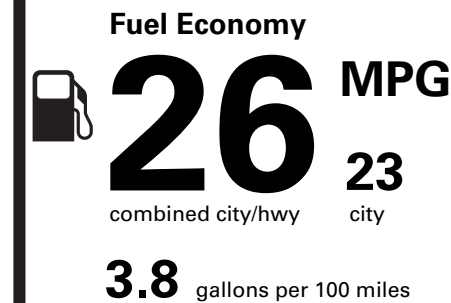

FUNCTIONAL

- 4G MODEM
- ADAPTIVE CRUISE CONTROL
- BLIS W/CROSS-TRAFFIC ALERT
- CONNECTED NAV: 1 YR INCL
- EVASIVE STEERING ASSIST
- FORD APP
- REAR PARKING SENSORS
- REFRESH95
- REMOTE START SYSTEM
- SIRIUSXM® W/360L- NA AK&HI
- SPORT-TUNED SUSPENSION
- SYNC®4 W/EVR & 13.2" SCRIN
- WIRELESS CHARGING PAD

SAFETY/SECURITY

- ADVANCETRAC™ WITH RSC®
- AIRBAG - DRIVER KNEE
- AIRBAGS - DUAL STAGE FRONT
- AIRBAGS - FRONT SEAT MOUNTED SIDE IMPACT
- AIRBAGS - SAFETY CANOPY®
- LATCH CHILD SAFETY SYSTEM
- PERIMETER ALARM
- SOS POST-CRASH ALERT SYSTM™
- TIRE PRESSURE MONIT SYS

WARRANTY

- 3YR/36,000 BUMPER / BUMPER
- 5YR/60,000 POWERTRAIN
- 5YR/60,000 ROADSIDE ASSIST

INCLUDED ON THIS VEHICLE

(MSRP)

EQUIPMENT GROUP 501A

OPTIONAL EQUIPMENT/OTHER

2026 MODEL YEAR	
STAR WHITE METALLIC TRI-COAT	995.00
225/55R19 99H A/S BSW TIRES	
PANORAMIC VISTA ROOF	1,595.00
19" EBONY-PAINTED ALUM WHEEL	195.00
PREMIUM TECHNOLOGY PACKAGE	1,910.00
.REVERSE BRAKE ASSIST	
.B&O AUDIO, 10-SPK	
.360 CAMERA W/SPLIT VIEW	
.HEAD-UP DISPLAY	
FRONT LICENSE PLATE BRACKET	NO CHARGE

PRICE INFORMATION

BASE PRICE	$38,935.00
TOTAL OPTIONS/OTHER	4,695.00
TOTAL VEHICLE & OPTIONS/OTHER	43,630.00
DESTINATION & DELIVERY	1,495.00

EPA DOT

Fuel Economy and Environment

Gasoline Vehicle

Small SUVs range from 14 to 125 MPG. The best vehicle rates 146 MPGe.

You spend
$1,000

more in fuel costs over 5 years compared to the average new vehicle.

Annual fuel cost
$1,900