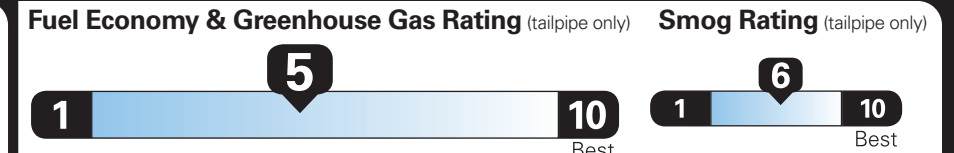

This vehicle emits 317 grams CO₂ per mile. The best emits 0 grams per mile (tailpipe only). Producing and distributing fuel also create emissions; learn more at fueleconomy.gov.

Actual results will vary for many reasons, including driving conditions and how you drive and maintain your vehicle. The average new vehicle gets 29 MPG and costs $8,500 to fuel over 5 years. Cost estimates are based on 15,000 miles per year at $3.30 per gallon. MPGe is miles per gasoline gallon equivalent. Vehicle emissions are a significant cause of climate change and smog.

fueleconomy.gov

Calculate personalized estimates and compare vehicles

GOVERNMENT 5-STAR SAFETY RATINGS

Overall Vehicle Score ★ ★ ★ ★ ★

Based on the combined ratings of frontal, side and rollover. Should ONLY be compared to other vehicles of similar size and weight.

Frontal Crash	Driver	★ ★ ★ ★ ★
	Passenger	★ ★ ★ ★ ★

Based on the risk of injury in a frontal impact. Should ONLY be compared to other vehicles of similar size and weight.

Side Crash	Front seat	★ ★ ★ ★ ★
	Rear seat	★ ★ ★ ★ ★

Based on the risk of injury in a side impact.

Rollover ★ ★ ★ ★

Based on the risk of rollover in a single-vehicle crash.

Star ratings range from 1 to 5 stars (★ ★ ★ ★ ★), with 5 being the highest.

Source: National Highway Traffic Safety Administration (NHTSA).

www.safercar.gov or 1-888-327-4236

1FMCU9MN3TUA16293

WARNING: Operating, servicing and maintaining a passenger vehicle, pickup truck, van, or off-road vehicle can expose you to chemicals including engine exhaust, carbon monoxide, phthalates, and lead, which are known to the State of California to cause cancer and birth defects or other reproductive harm. To minimize exposure, avoid breathing exhaust, do not idle the engine except as necessary, service your vehicle in a well-ventilated area and wear gloves or wash your hands frequently when servicing your vehicle. For more information go to www.P65Warnings.ca.gov/passenger-vehicle.

FordPass Connect™

Download the FordPass™ app* and you can:

1. **Access Vehicle Control Features**
2. Remotely start, lock and unlock your vehicle.
   - Locate your vehicle and check approximate fuel range.
   - Receive vehicle health alerts.

1. **Activate 4G LTE Wi-Fi Hotspot**
2. New vehicles include a 3-month or 3GB data (whichever comes first) Wi-Fi trial.
   - Connect up to ten Wi-Fi-equipped devices.

The FordPass Connect™ modem is active and sending vehicle data (e.g., diagnostics) to Ford. See in-vehicle Settings for connectivity options.

Insist on Ford Protect! The only extended service plan fully backed by Ford and honored at every Ford dealership in the U.S., Canada and Mexico. See your Ford dealer or visit www.FordOwner.com.

Get Prequalified now at www.ford.com/finance

RAMP ONE	CA79
RAMP TWO	CONVOY
ITEM #:	41-1012 O/T 2

TOTAL MSRP $38,715.00

Scan The QR Code to get more details about this vehicle