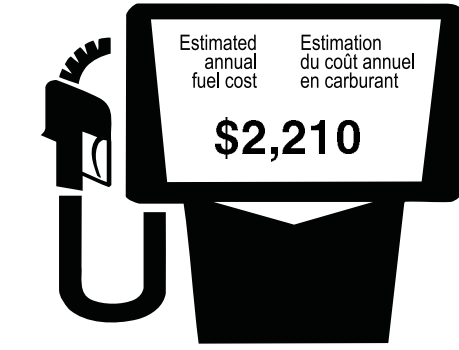

ENERGUIDE

Ask your dealer for the FUEL CONSUMPTION GUIDE or CALL 1-800-387-2000

2014 ESCAPE 4WD, 2.0L GTDI, 6 SPEED SELECT SHIFT TRANSMISSION

CITY/VILLE

9.8 / 29
L/100 km mi/gal

HIGHWAY/ROUTE

6.9 / 41
L/100 km mi/gal