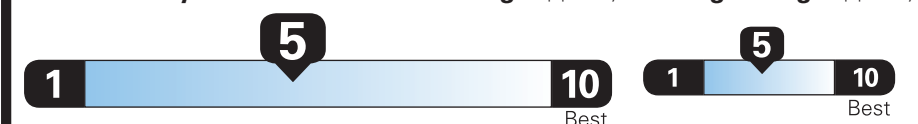

Fuel Economy & Greenhouse Gas Rating (tailpipe only) Smog Rating (tailpipe only)

This vehicle emits 347 grams CO₂ per mile. The best emits 0 grams per mile (tailpipe only). Producing and distributing fuel also create emissions; learn more at fueleconomy.gov.

Actual results will vary for many reasons, including driving conditions and how you drive and maintain your vehicle. The average new vehicle gets 27 MPG and costs $6,500 to fuel over 5 years. Cost estimates are based on 15,000 miles per year at $2.35 per gallon. MPGe is miles per gasoline gallon equivalent. Vehicle emissions are a significant cause of climate change and smog.

fueleconomy.gov

Calculate personalized estimates and compare vehicles

GOVERNMENT 5-STAR SAFETY RATINGS

Overall Vehicle Score ★★★★★

Based on the combined ratings of frontal, side and rollover. Should ONLY be compared to other vehicles of similar size and weight.

Frontal Crash Driver Passenger ★★★★★

Based on the risk of injury in a frontal impact. Should ONLY be compared to other vehicles of similar size and weight.

Side Crash Front seat Rear seat ★★★★★

Based on the risk of injury in a side impact.

Rollover ★★★★★

Based on the risk of rollover in a single-vehicle crash.

Star ratings range from 1 to 5 stars (★★★★★), with 5 being the highest. Source: National Highway Traffic Safety Administration (NHTSA). www.safercar.gov or 1-888-327-4236

FordPass Connect™

Download the FordPass™ app* and you can:

- Access Vehicle Control Features
- Remotely start, lock and unlock your vehicle.
- Locate your vehicle and check approximate fuel range.
- Receive vehicle health alerts.

Activate 4G LTE Wi-Fi Hotspot

- New vehicles include a 3-month or 3GB data (whichever comes first) Wi-Fi trial.
- Connect up to ten Wi-Fi-equipped devices.

The FordPass Connect™ modem is active and sending vehicle data (e.g., diagnostics) to Ford. See in-vehicle Settings for connectivity options.

Insist on Ford Protect! The only extended service plan fully backed by Ford and honored at every Ford dealership in the U.S., Canada and Mexico. See your Ford dealer or visit www.FordOwner.com.

WARNING: Operating, servicing and maintaining a passenger vehicle, pickup truck, van, or off-road vehicle can expose you to chemicals including engine exhaust, carbon monoxide, phthalates, and lead, which are known to the State of California to cause cancer and birth defects or other reproductive harm. To minimize exposure, avoid breathing exhaust, do not idle the engine except as necessary, service your vehicle in a well-ventilated area and wear gloves or wash your hands frequently when servicing your vehicle. For more information go to www.P65Warnings.ca.gov/passenger-vehicle.

SCAN OR TEXT 1FNUB96024 TO 48028

Msg & Data rates may apply. Text HELP for help

www.ford.com/help/privacy-terms/

RAMP ONE		CONVOY	TOTAL MSRP $41,110.00
CX18			
RAMP TWO		ITEM #:	
		41-Z902 O/T 2	

Whether you decide to lease or finance your vehicle, you'll find the choices that are right for you. See your dealer for details or visit www.ford.com/finance.