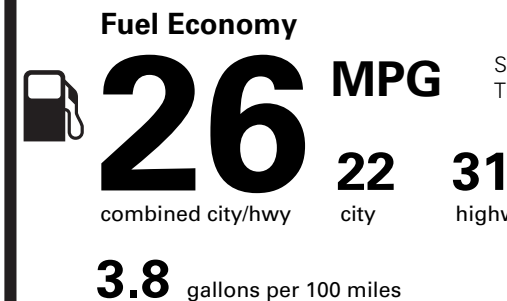

FUNCTIONAL

- BLIS W/CROSS-TRAFFIC ALERT
- FORD CO-PILOT360™ ASSIST+
- FORDPASS™ CONNECT
- FRONT PARKING SENSORS
- INTELL ADAPT CRUISE CTRL
- INTELLIGENT ACCESS W/PUSH BUTTON START
- REAR PARKING SENSORS
- REAR VIEW CAMERA
- REFRESH95
- REMOTE START SYSTEM
- SYNC@3 8" SCR N W/APPLINK®
- VOICE ACTIVATED NAVIGATION

SAFETY/SECURITY

- ADVANCETRAC™ WITH RSC®
- AIRBAG - DRIVER KNEE
- AIRBAGS - DUAL STAGE FRONT
- AIRBAGS - FRONT SEAT MOUNTED SIDE IMPACT
- AIRBAGS - SAFETY CANOPY®
- LATCH CHILD SAFETY SYSTEM
- PERIMETER ALARM
- SOS POST-CRASH ALERT SYSTM™
- TIRE PRESSURE MONIT SYS

WARRANTY

- 3YR/36,000 BUMPER / BUMPER
- 5YR/60,000 POWERTRAIN
- 5YR/60,000 ROADSIDE ASSIST

INCLUDED ON THIS VEHICLE

(MSRP)

EQUIPMENT GROUP 401A

OPTIONAL EQUIPMENT/OTHER

2022 MODEL YEAR	
RAPID RED MET TINTED CC	495.00
225/55R19 99H A/S BSW TIRES	
HANDS-FREE L/G FEATURE DELETE	- 55.00
PANORAMIC VISTA ROOF	1,595.00
FLR LINERS FR-RR W/CRPT MATS	200.00
TIRE INFT/SLNT KIT NO SPR INC	
CLASS II TRAILER TOW PACKAGE	495.00
19" MACH DARK TARN ALUM WHEEL	
4G LTE WI-FI HOTSPOT REMOVAL	- 20.00
FRONT LICENSE PLATE BRACKET	NO CHARGE

PRICE INFORMATION

BASE PRICE	$37,305.00
TOTAL OPTIONS/OTHER	2,710.00
TOTAL VEHICLE & OPTIONS/OTHER DESTINATION & DELIVERY	40,015.00 1,495.00
TOTAL BEFORE DISCOUNTS	41,510.00
2.0L ECOBOOST NATL DISC	- 400.00
TOTAL SAVINGS	- 400.00

EPA DOT Fuel Economy and Environment

Gasoline Vehicle

Small SUVs range from 14 to 129 MPG. The best vehicle rates 142 MPGe.

You spend **$250** more in fuel costs over 5 years compared to the average new vehicle.

Annual fuel cost **$1,350**