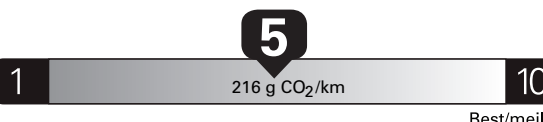

Annual fuel **COST**
for an annual distance of 20,000 km, and an average fuel price of $1.00 per litre

$ 1 840

Coût annuel en carburant

pour une distance annuelle de 20 000 km, et un prix moyen du carburant de 1,00 $ par litre

Small SUVs range from /
Les petites VUS font entre

1.8 - 14.6 L_e/100 km

L_e is gasoline litre equivalent
L_e signifie litre équivalent d'essence

Carbon Dioxide Rating / Indice de dioxyde de carbone

Smog Rating / Indice de Smog