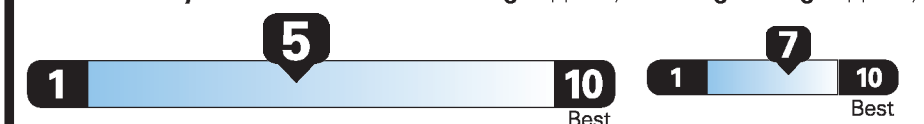

Fuel Economy

Small SUVs range from 18 to 37 MPG. The best vehicle rates 136 MPGe.

You spend **\$750**

more in fuel costs over 5 years compared to the average new vehicle.

Annual fuel cost **\$1,500**

Fuel Economy & Greenhouse Gas Rating (tailpipe only) Smog Rating (tailpipe only)