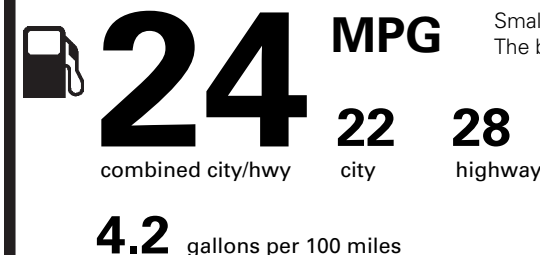

NO CHARGE
NO CHARGE
495.00

PRICE INFORMATION

BASE PRICE	\$29,355.00
TOTAL OPTIONS/OTHER	495.00
TOTAL VEHICLE & OPTIONS/OTHER	29,850.00
DESTINATION & DELIVERY	995.00

EPA DOT Fuel Economy and Environment

Gasoline Vehicle

Fuel Economy

Small SUVs range from 18 to 37 MPG. The best vehicle rates 136 MPGe.

You spend **\$750**

more in fuel costs over 5 years compared to the average new vehicle.

Annual fuel cost **\$1,500**

Fuel Economy & Greenhouse Gas Rating (tailpipe only) Smog Rating (tailpipe only)