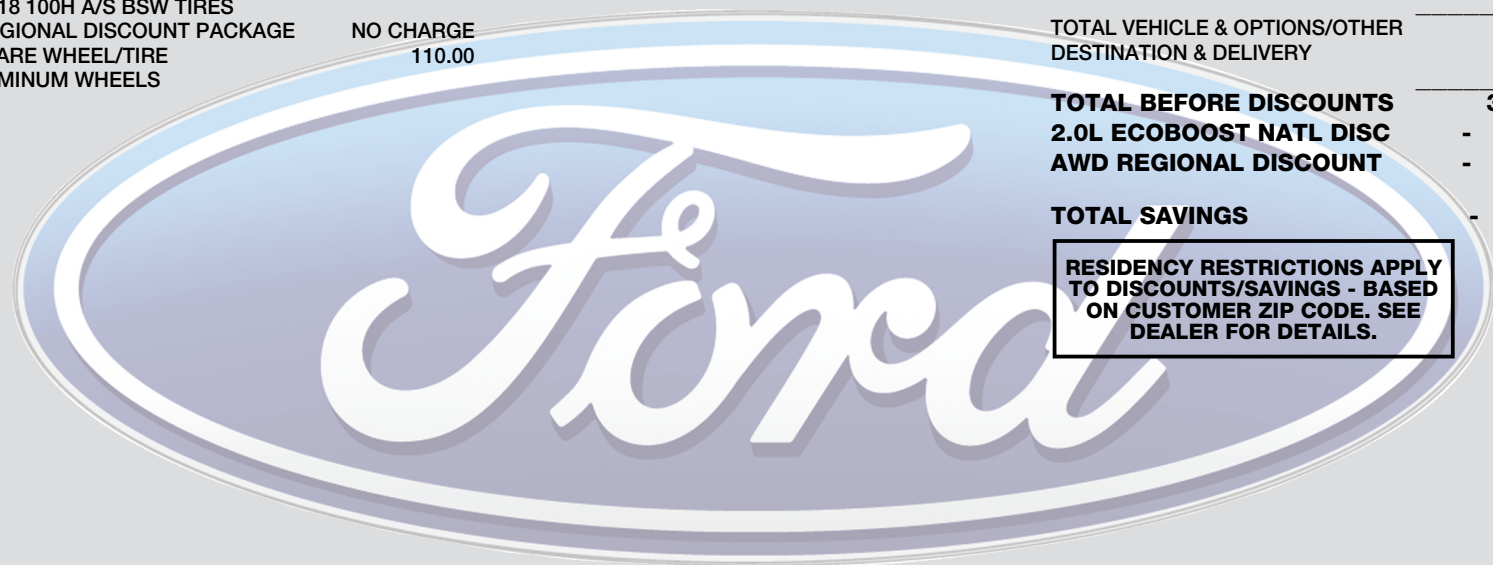

FUNCTIONAL

- AUTO START STOP TECH
- BLIS W/CROSS-TRAFFIC ALERT
- FORD CO-PILOT360™
- FORDPASS™ CONNECT 4GWI-FI HOTSPOT TELEMATICS MODEM
- INTELLIGENT ACCESS W/PUSH BUTTON START
- REAR VIEW CAMERA
- REFRESH95
- REMOTE START SYSTEM
- REVERSE SENSING SYSTEM
- SECURICODE KEYLESS KEYPAD
- SIRIUSXM® - SVC N/A AK&HI
- SYNC®3 8" SCR N W/APPLINK®

SAFETY/SECURITY

- ADVANCETRAC™ WITH RSC®
- AIRBAG - DRIVER KNEE
- AIRBAGS - DUAL STAGE FRONT
- AIRBAGS - FRONT SEAT MOUNTED SIDE IMPACT
- AIRBAGS - SAFETY CANOPY®
- LATCH CHILD SAFETY SYSTEM
- PERSONAL SAFETY SYSTEM™
- SECURILOCK® ANTI-THEFT SYS™
- SOS POST-CRASH ALERT SYS™
- TIRE PRESSURE MONIT SYS

WARRANTY

- 3YR/36,000 BUMPER / BUMPER
- 5YR/60,000 POWERTRAIN
- 5YR/60,000 ROADSIDE ASSIST

INCLUDED ON THIS VEHICLE

(MSRP)

EQUIPMENT GROUP 302A

OPTIONAL EQUIPMENT/OTHER

- 225/60R18 100H A/S BSW TIRES
- AWD REGIONAL DISCOUNT PACKAGE
- MINI SPARE WHEEL/TIRE
- 18" ALUMINUM WHEELS

NO CHARGE
110.00

PRICE INFORMATION

BASE PRICE	$34,090.00
TOTAL OPTIONS/OTHER	110.00
TOTAL VEHICLE & OPTIONS/OTHER	34,200.00
DESTINATION & DELIVERY	1,245.00
TOTAL BEFORE DISCOUNTS	35,445.00
2.0L ECOBOOST NATL DISC	- 400.00
AWD REGIONAL DISCOUNT	- 400.00
TOTAL SAVINGS	- 800.00

RESIDENCY RESTRICTIONS APPLY TO DISCOUNTS/SAVINGS - BASED ON CUSTOMER ZIP CODE. SEE DEALER FOR DETAILS.

RAMP ONE	CM18	CONVOY
RAMP TWO	ITEM #: 48-604A O/T 1	
This label is affixed pursuant to the Federal Automobile Information Disclosure Act. Gasoline, License, and Title Fees, State and Local taxes are not included. Dealer installed options or accessories are not included unless listed above.		

TOTAL MSRP $34,645.00

Whether you decide to lease or finance your vehicle, you'll find the choices that are right for you. See your dealer for details or visit www.ford.com/finance.

SPECIAL ORDER
NC211 N RB X 230 007683 03 21 22

EPA DOT Fuel Economy and Environment

Gasoline Vehicle

Fuel Economy

26 MPG
combined city/hwy

22 city

31 highway

3.8 gallons per 100 miles

Small SUVs range from 14 to 129 MPG. The best vehicle rates 142 MPGe.

You spend $250 more in fuel costs over 5 years compared to the average new vehicle.

Annual fuel cost $1,350

Fuel Economy & Greenhouse Gas Rating (tailpipe only) **5**

Smog Rating (tailpipe only) **5**

Best

This vehicle emits 347 grams CO₂ per mile. The best emits 0 grams per mile (tailpipe only). Producing and distributing fuel also create emissions; learn more at fuelconomy.gov.

Actual results will vary for many reasons, including driving conditions and how you drive and maintain your vehicle. The average new vehicle gets 27 MPG and costs $6,500 to fuel over 5 years. Cost estimates are based on 15,000 miles per year at $2.35 per gallon. MPGe is miles per gasoline gallon equivalent. Vehicle emissions are a significant cause of climate change and smog.

fuelconomy.gov

Calculate personalized estimates and compare vehicles

GOVERNMENT 5-STAR SAFETY RATINGS

Overall Vehicle Score ★★★★★

Based on the combined ratings of frontal, side and rollover. Should ONLY be compared to other vehicles of similar size and weight.

Frontal Crash Driver Passenger ★★★★★

Based on the risk of injury in a frontal impact. Should ONLY be compared to other vehicles of similar size and weight.

Side Crash Front seat Rear seat ★★★★★

Based on the risk of injury in a side impact.

Rollover ★★★★★

Based on the risk of rollover in a single-vehicle crash.

Star ratings range from 1 to 5 stars (★★★★★), with 5 being the highest. Source: National Highway Traffic Safety Administration (NHTSA). www.safercar.gov or 1-888-327-4236

1FMCU9H99NUA78197

WARNING: Operating, servicing and maintaining a passenger vehicle, pickup truck, van, or off-road vehicle can expose you to chemicals including engine exhaust, carbon monoxide, phthalates, and lead, which are known to the State of California to cause cancer and birth defects or other reproductive harm. To minimize exposure, avoid breathing exhaust, do not idle the engine except as necessary, service your vehicle in a well-ventilated area and wear gloves or wash your hands frequently when servicing your vehicle. For more information go to www.P65Warnings.ca.gov/passenger-vehicle.

FordPass Connect™

Download the FordPass™ app* and you can: