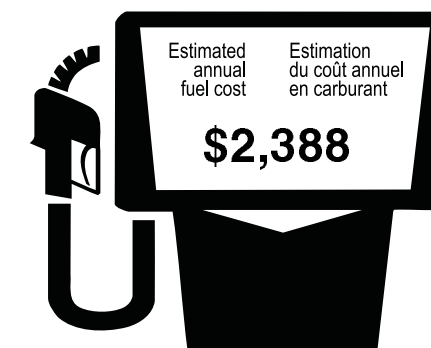

EXTERIOR

- FOG LAMPS
- HEADLAMPS, HALOGEN
- MIRRORS, DUAL POWER
- PRIVACY GLASS, 2ND/3RD ROW
- SPOILER, REAR

INTERIOR

- AIR CONDITIONING
- AM/FM SINGLE CD
- BENCH REAR 60/40
- POWER POINTS, FRT/REAR
- SIRIUS W/6MTH SUBSCRIPTION
- SYNC VOICE ACTIVATED SYS
- VISORS, DUAL MIRRORS

FUNCTIONAL

- BATTERY SAVER
- EASY FUEL CAPLESS FILLER
- ELEC PWR ASSIST STEERING
- MYKEY
- REM KEYLESS ENTRY/KEYPAD
- REVERSE CAMERA SYSTEM

SAFETY/SECURITY

- ADVANCETRAC W/ ROLL STABILITY CONTROL
- AIRBAGS, DRIVER & PASS
- AIRBAGS, SIDE
- DRIVER KNEE AIRBAG
- SAFETY CANOPY
- LATCH CHILD RESTRAINT SYS

WARRANTY

- 3 YR/60,000 KM BASIC POWERTRAIN
- 5YEAR/100,000 KM ROADSIDE ASSISTANCE 24 HR

INCLUDED ON THIS VEHICLE

(MSRP)*

EQUIPMENT GROUP 200A

OPTIONAL EQUIPMENT

2015 MODEL YEAR	
FEDERAL EXCISE TAX	100.00
ROOF RACK CROSS BARS	100.00
CARGO UTILITY PACKAGE	250.00
.ROOF RAILS-BLACK	
.TONNEAU COVER	

PRICE INFORMATION

BASE PRICE	$28,199.00
TOTAL OPTIONS	450.00
TOTAL VEHICLE & OPTIONS	28,649.00
DESTINATION & DELIVERY	1,650.00

"THIS VEH. NOT INTENDED FOR SALE OR REGISTRATION IN US" RETAIL PRICES EXCLUDE GST/HST

(MSRP)*

ENERGUIDE

Ask your dealer for the FUEL CONSUMPTION GUIDE or CALL 1-800-387-2000

2015 ESCAPE 4WD, 1.6L GTDI, 6 SPEED SELECT SHIFT TRANSMISSION/ESCAPE 2015 4X4, MOTEUR 1.6L GTDI, BOITE 6 VITESSES A SELECTEUR BIFONCTION SELECT SHIFT

CITY/VILLE

10.6 / 27
L/100 km mi/gal

HIGHWAY/ROUTE

8.0 / 35
L/100 km mi/gal

Canada

These estimates are based on the Government of Canada's approved criteria and testing methods. The actual fuel consumption of this vehicle may vary. Refer to the Fuel Consumption Guide.

Données obtenues selon les critères et méthodes d'essais approuvés par le Gouvernement du Canada. La consommation réelle de carburant de ce véhicule peut varier. Consultez le Guide de consommation de carburant.

Demandez le GUIDE DE CONSOMMATION DE CARBURANT à votre concessionnaire ou composez le 1-800-387-2000

**U.S. GOVERNMENT SAFETY RATINGS
COTES DE SÉCURITÉ DU GOUVERNEMENT AMÉRICAIN**

Overall Vehicle Score / Cote globale du véhicule: Not Rated / Non coté

Frontal Crash / Collision frontale: Driver / Conducteur / Passenger / Passager: Not Rated / Non coté

Side Crash / Collision latérale: Front seat / Siège avant / Rear seat / Siège arrière: ★ ★ ★ ★ ★

Rollover / Capotage: ★ ★ ★ ★

Star ratings range from 1 to 5 stars (★★★★★), with 5 being the highest. Les cotes varient de 1 à 5 étoiles (★★★★★), 5 étant la cote la plus élevée.

Source: U.S. National Highway Traffic Safety Administration
For more information / Pour de plus amples renseignements
www.safercar.gov