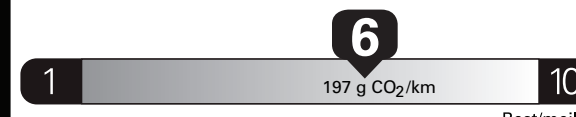

Annual fuel **COST**
for an annual distance of 20,000 km, and an average fuel price of $1.45 per litre

$ 2 436

Coût annuel en carburant

pour une distance annuelle de 20 000 km, et un prix moyen du carburant de 1,45 $ par litre

Small SUVs range from /
Les petits VUS font entre

1.9 - 16.5 L_e/100 km

L_e is gasoline litre equivalent
L_e signifie litre équivalent d'essence

Carbon Dioxide Rating / Indice de dioxyde de carbone

Tailpipe emissions only / Émissions du tuyau d'échappement seulement

Smog Rating / Indice de Smog