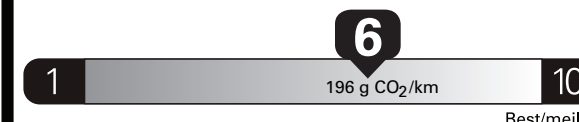

Annual fuel COST
for an annual distance of 20,000 km, and an average fuel price of $1.55 per litre

$ 2 604

Coût annuel en carburant

pour une distance annuelle de 20 000 km, et un prix moyen du carburant de 1,55 $ par litre

Small SUVs range from /
Les petits VUS font entre

1.9 - 16.8 L_e/100 km

L_e is gasoline litre equivalent
L_e signifie litre équivalent d'essence

Carbon Dioxide Rating / Indice de dioxyde de carbone

Tailpipe emissions only / Émissions du tuyau d'échappement seulement

Smog Rating / Indice de Smog