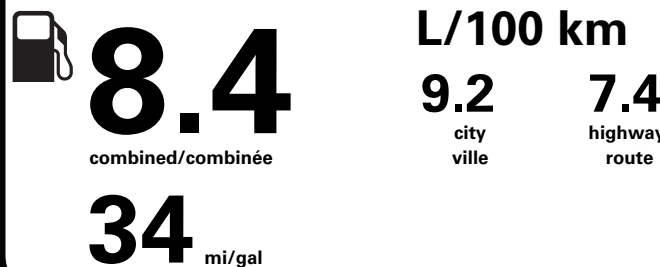

FUNCTIONAL

- BLIS W/CROSS TRAFFIC
- ELEC PWR ASSIST STEERING
- FORDPASS™ CONNECT
- INTELL ACCESS W/PUSH START
- LANE KEEPING SYSTEM
- POST-COLLISION BRAKING
- PRE-COLLISION ASSIST W/AEB
- REAR VIEW CAMERA
- REMOTE VEHICLE START
- SELECTABLE DRIVE MODES
- TIRE MOBILITY KIT

SAFETY/SECURITY

- ADVANCETRAC™W/ROLL STABILITY CONTROL
- AIRBAGS, DRIVER & PASS
- LATCH CHILD RESTRAINT SYS
- SAFETY CANOPY
- SOS POST CRASH ALERT SYST
- TIRE PRESSURE MONITOR SYS

WARRANTY

- 3 YR/60,000 KM BASIC
- 5YEAR/100,000 KM POWERTRAIN
- ROADSIDE ASSISTANCE 24 HRS

INCLUDED ON THIS VEHICLE

(MSRP)*

EQUIPMENT GROUP 200A

OPTIONAL EQUIPMENT/OTHER

2025 MODEL YEAR	
FEDERAL EXCISE TAX	100.00
COLD WEATHER PACKAGE	NO CHARGE
.HEATED STEERING WHEEL	
.MIRROR-PWR/HTD GLASS	
.REMOTE START SYSTEM	
.HEATED FRONT ROW SEATS	
FLR LINERS FR-RR W/O CRPT MTS	200.00
MINI SPARE WHEEL/TIRE	350.00

PRICE INFORMATION

BASE PRICE	$35,449.00
TOTAL OPTIONS/OTHER	650.00
TOTAL VEHICLE & OPTIONS/OTHER	36,099.00
DESTINATION & DELIVERY	2,295.00

"THIS VEH. NOT INTENDED FOR SALE OR REGISTRATION IN US" RETAIL PRICES EXCLUDE GST/HST

ENERGUIDE

Gasoline Vehicle
Véhicule à essence

Fuel Consumption / Consommation de carburant

Annual fuel COST
for an annual distance of 20,000 km, and an average fuel price of $1.55 per litre

$ 2 604

Coût annuel en carburant

pour une distance annuelle de 20 000 km, et un prix moyen du carburant de 1,55 $ par litre

Small SUVs range from /
Les petits VUS font entre

1.9 - 16.8 L_e/100 km

L_e is gasoline litre equivalent
L_e signifie litre équivalent d'essence

Carbon Dioxide Rating / Indice de dioxyde de carbone

Tailpipe emissions only / Émissions du tuyau d'échappement seulement

Smog Rating / Indice de Smog

Estimates are based on Government of Canada approved criteria and testing methods. Vehicle's actual fuel consumption will vary.

Estimations établies selon des méthodes d'essai et des critères approuvés par le gouvernement du Canada. La consommation de carburant réelle du véhicule variera.

For more information visit

vehicles.nrcan.gc.ca

Pour plus d'information visitez

vehicules.nrcan.gc.ca

U.S. GOVERNMENT SAFETY RATINGS
COTES DE SÉCURITÉ DU GOUVERNEMENT AMÉRICAIN

Overall Vehicle Score / Cote globale du véhicule	★★★★★
Frontal Crash Collision frontale	★★★★★ Driver / Conducteur Passenger / Passager
Side Crash Collision latérale	★★★★★ Front seat / Siège avant Rear seat / Siège arrière
Rollover / Capotage	★★★★

Star ratings range from 1 to 5 stars (*****), with 5 being the highest.
Les cotes varient de 1 à 5 étoiles (*****), 5 étant la cote la plus élevée.

Source: U.S. National Highway Traffic Safety Administration
For more information / Pour de plus amples renseignements
www.safercar.gov

FordPass Connect™

Download the FordPass™ app* and you can:

- Access Vehicle Control Features
- Remotely start, lock and unlock your vehicle.
- Locate your vehicle and check approximate fuel range.
- Receive vehicle health alerts.

Activate 4G LTE Wi-Fi Hotspot

- New vehicles include a 3-month or 3GB data (whichever comes first) Wi-Fi trial.
- Connect up to ten Wi-Fi-equipped devices.

Ask your sales consultant for more details.

Scan code not operational at this time

FOR PLANT USE ONLY

SOLD TO/VENDU A City Ford Sales Ltd. 14750 Mark Messier Trail Edmonton AB CAN T6V 1H5	B60 220	RAMP ONE/ TERMINAL UN CS8G	DEALER NO./CONCESSIONNAIRE B60 220
SHIP TO (IF OTHER THAN SOLD TO) / EXPÉDIER A (SI AUTRE QUE L'ACHÉTEUR)		RAMP TWO/ TERMINAL DEUX	FINAL ASSEMBLY PLANT/ USINE DE MONTAGE LOUISVILLE
SHIP THROUGH/EXPÉDIER VIA	METHOD OF TRANSP / MODE DE TRANSPORT CONVOY	ITEM #: B6-S77R O/T 2	

TOTAL MSRP $38,394.00

* MANUFACTURER'S SUGGESTED RETAIL PRICE = MSRP
* NOTE: THIS PRICE HAS BEEN DEVELOPED AS A GUIDE. DEALERS MAY SELL FOR LESS AND ARE NOT UNDER ANY OBLIGATION TO ACCEPT THIS SUGGESTED RETAIL PRICE.

SH201 N RE 2X 535 001095 08 20 25

Insist on Ford Protect! The only extended service plan fully backed by Ford and honored at every Ford dealership in the US and Canada. See your Ford dealer for additional details, or visit www.ford.ca for more information.