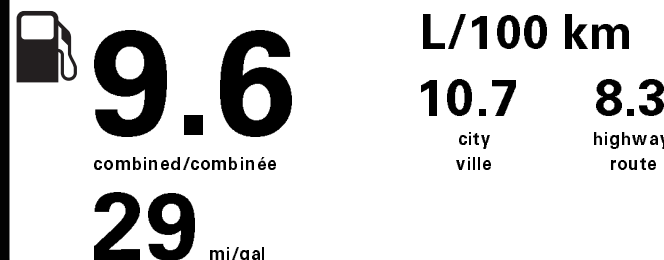

ENERGUIDE

Gasoline Vehicle
Véhicule à essence

Fuel Consumption / Consommation de carburant

Annual fuel **COST**
for an annual distance of 20,000 km, and an average fuel price of \$0.93 per litre

\$ 1 786

Coût annuel en carburant