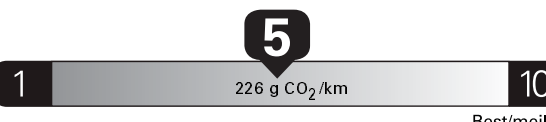

Annual fuel **COST**
for an annual distance of 20,000 km, and an average fuel price of $0.93 per litre

$ 1 786

Coût annuel en carburant

pour une distance annuelle de 20 000 km, et un prix moyen du carburant de 0,93 $ par litre

Small SUVs range from /
Les petites VUS font entre

7.2 - 13.4 L_e /100 km

L_e is gasoline litre equivalent
L_e signifie litre équivalent d'essence

Carbon Dioxide Rating / Indice de dioxyde de carbone

Smog Rating / Indice de Smog